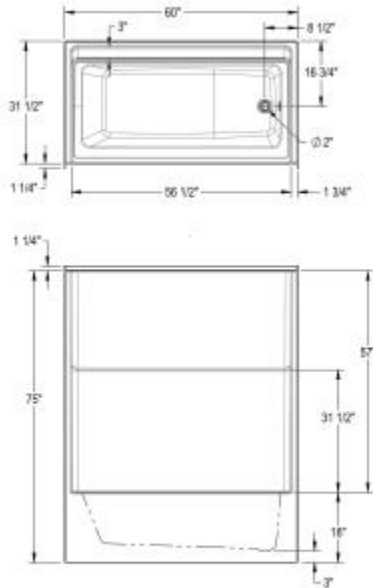

Icon TS6032X AFR Acrylx Alcove One-Piece Tub Shower

Model number:

TS6032XR-WH

Dimensions: 60" x 32.75" x 76.25"

Installation: Alcove

Material: AcryIX™

Dimensions

60 x 32 3/4 x 76 1/4 In.
(1524 x 832 x 1937 mm)

Weight

138 lbs - 63 kg

Deep Sump Height

10.625 In. - 270 mm

Drain location:

Left

Right

Project:

Contractor:

Representative:

Date:

Tel:

Notes: