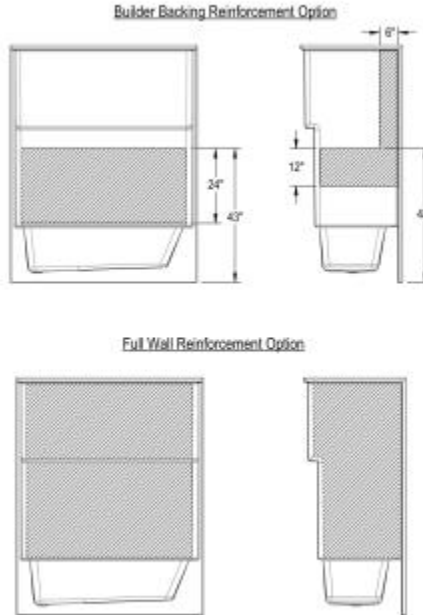

Icon TS6032X AFR Acrylx Alcove One-Piece Tub Shower

Model number:

TS6032XR-WH

Dimensions: 60" x 32.75" x 76.25"

Installation: Alcove

Material: AcryIX™

Dimensions

60 x 32 3/4 x 76 1/4 In.
(1524 x 832 x 1937 mm)

Weight

138 lbs - 63 kg

Deep Sump Height

10.625 In. - 270 mm

Drain location:

Left

Right

Project:

Contractor:

Representative:

Date:

Tel:

Notes: