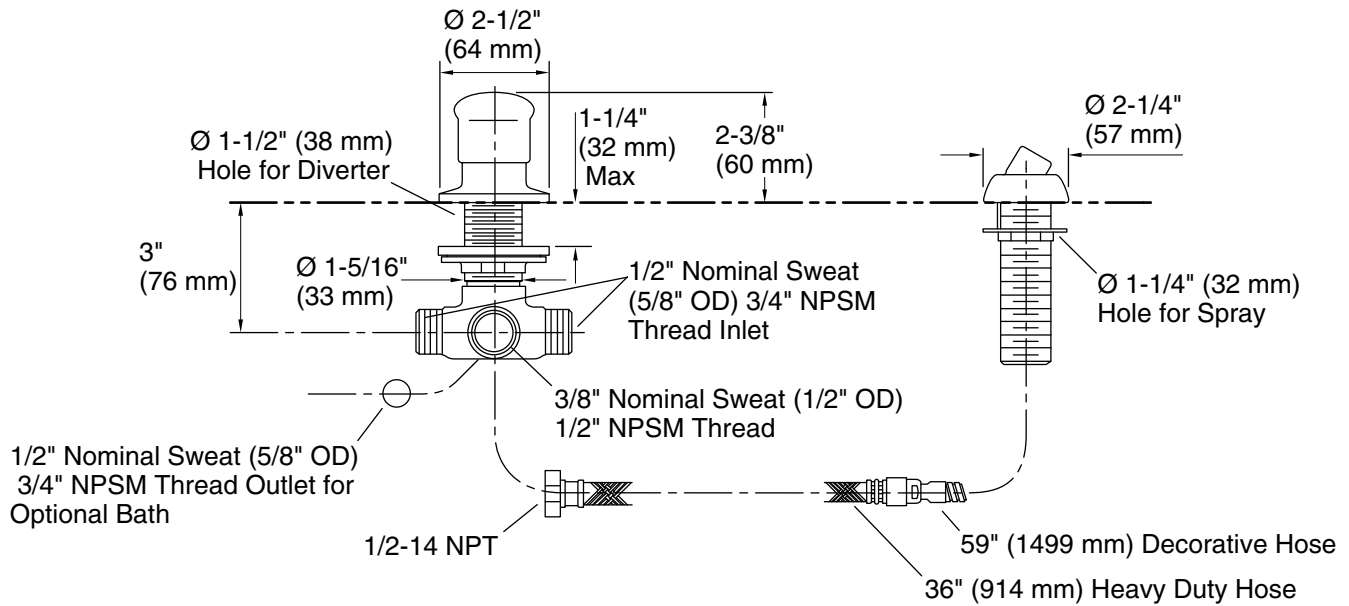

### Installation

- Bath- or deck-mount

**Technical Information**

All product dimensions are nominal.

**Spout:**

**Notes**

Install this product according to the installation instructions.