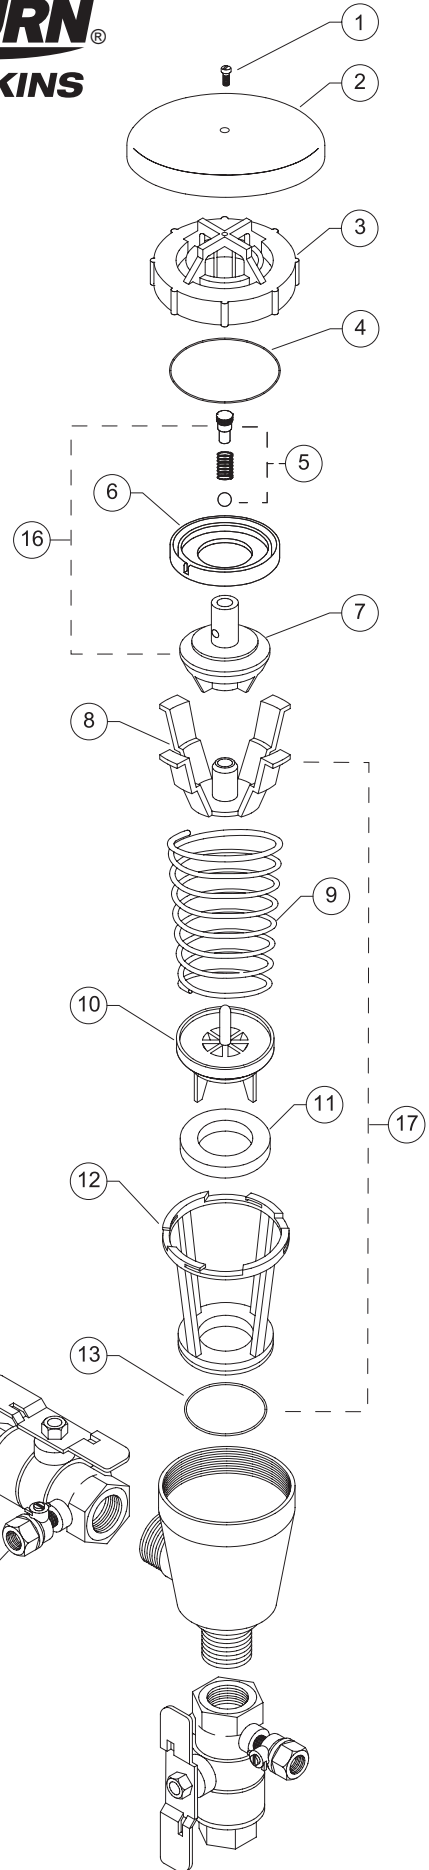

# MODEL 420XL

## Lead-Free\* Pressure Vacuum Breakers

1"

\*This product contains a weighted average lead content less than 0.25% for wetted surfaces.

#### RK1-420 FULL REPAIR KIT

QTY.	PART NO.	PART NO.
1	423-180	SEAT ASSEMBLY
1	423-340	FLOAT ASSEMBLY
1	423-20	BONNET
1	039N	O-RING

#### RK1-420R RUBBER REPAIR KIT

QTY.	PART NO.	PART NO.
1	423-12	SEAT RING
1	423A-34	AIR INLET DISC
1	133N	O-RING
1	039N	O-RING