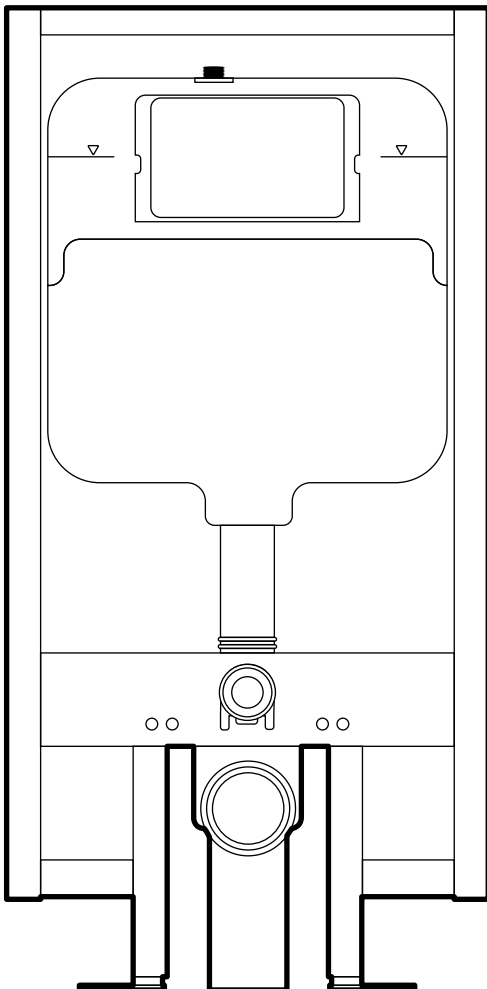

INSTALLATION:

Wall-hung

INCLUDED PARTS:

- Toilet
- Installation Hardware
- Remote Control

SPECIFICATIONS:

N.W: 70 lb.

D: 24 x W: 16" x H: 12"

COLORS & FINISHES:

D: 6.5" x W: 19.5" x H: 46.5"

INCLUDED PARTS:

- Discharge Pipe: SM-CPT106
- Fill Valve: SM-CPT108
- Flush Valve: SM-CPT109
- 12npt Angle Valve: SM-CPT111
- Connecting Pipe: SM-CPT105
- Straight Pipe: SM-VPT104
- Thread Bolts: SM-CPT107

REQUIRED PARTS:

(sold separately)

- Flush Actuator Plate
- Wall-Hung Toilet

Wall-Mount Dual-Flush Actuator Plate

FEATURES:

- ABS material
- Dual-flush push buttons

INSTALLATION:

Front-mount

INCLUDED PARTS:

- Flush Actuator

SPECIFICATIONS:

N.W: 0.5 lb.
D: 0.5 x W: 10" x H: 6.5"

COLORS & FINISHES: