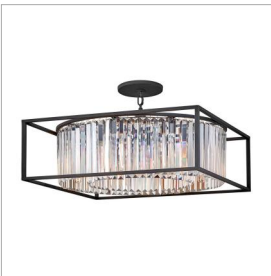

GIADA

4555BK

MEDIUM CONVERTIBLE DRUM CHANDELIER

Giada is a contemporary chandelier collection with stunning crystal prisms set within a frame of Black to create a seamless, sparkling, jewelry-like effect.

DETAILS	
FINISH:	Black
MATERIAL:	Steel
SLOPE DEGREE:	90
DIMMABLE:	YES - WITH DIMMABLE LAMP (NOT INCLUDED)

DIMENSIONS	
WIDTH:	24"
HEIGHT:	13"
WEIGHT:	45.5lb

LIGHT SOURCE	
LIGHT SOURCE:	Socketed
WATTAGE:	8-14w Med. LED, 100w Equiv.
VOLTAGE:	120v

MOUNTING	
CANOPY:	6.5" Dia.
LEAD WIRE:	1 X 120"
MAX HEIGHT:	47.5

SHIPPING	
CARTON LENGTH:	27.5
CARTON WIDTH:	28
CARTON HEIGHT:	18.1
CARTON WEIGHT:	53

PRODUCT DETAILS:

- Can be hung on a sloped ceiling
- Includes (1) 6" stem and (2) 12" stems to customize hanging height
- Fixture exceeds 50 lbs and must be supported independently of the outlet box
- Convertible design can be hung as a pendant or semi-flush mount
- Dry Rated
- Minimum height when mounted as a semi-flush is 17.5"
- Striking and glamorous silhouette with luxe details and a rich finish that makes a dramatic statement
- Convertible design can be hung as a chandelier or semi-flush mount