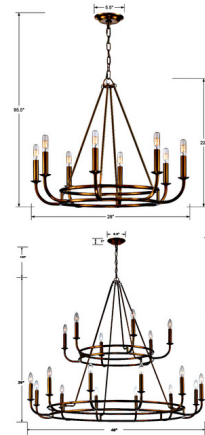

CLICK TO VIEW PRODUCT

Notes: