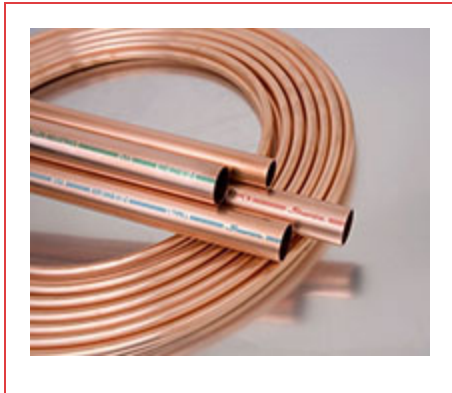

[Specifications](#) | [Dimensions](#) | [Details](#)

Specifications

Type	Type L
Standards	ASTM B88 NSF 61 UNS C12200
Weight	3.33 lb
Material	C12200