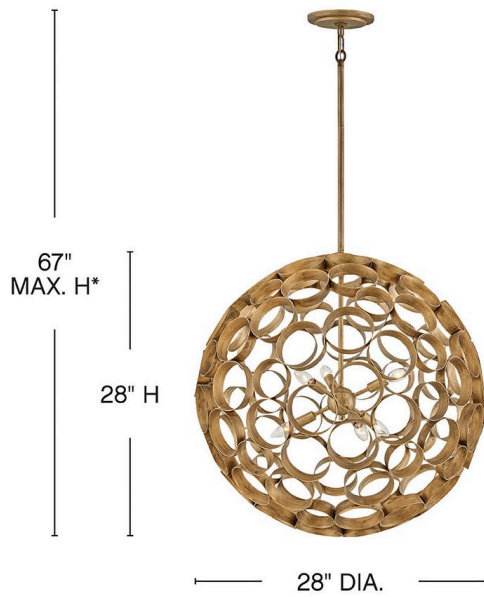

CENTRIC

FR30146BNG

MEDIUM ORB CHANDELIER

Handcrafted, interconnected circles compose this stunning pendant. The unique construction, crafted in a modern Burnished Gold finish, forms an intricate globe encasing a starburst light cluster. Centric's stem-hung orb casts richly layered light patterns through its open frame sphere.

*Maximum achievable height with stems included.

DETAILS	
FINISH:	Burnished Gold
MATERIAL:	Steel
SLOPE DEGREE:	90
DIMMABLE:	YES - WITH DIMMABLE LAMP (NOT INCLUDED)

DIMENSIONS	
WIDTH:	28"
HEIGHT:	28"
WEIGHT:	29lb

LIGHT SOURCE	
LIGHT SOURCE:	Socketed
WATTAGE:	6-5w Cand. LED, 60w Equiv.
VOLTAGE:	120v

MOUNTING	
CANOPY:	6.5" Dia.
LEAD WIRE:	1 X 120"
MAX HEIGHT:	67

SHIPPING	
CARTON LENGTH:	30.5
CARTON WIDTH:	31
CARTON HEIGHT:	31
CARTON WEIGHT:	35.7

PRODUCT DETAILS:

- Can be hung on a sloped ceiling
- Includes (1) 6" stem and (2) 12" stems to customize hanging height
- Dry Rated
- Bold silhouette with dramatic details creates a modern statement
- This design features a luxurious gold finish with an opulent sheen