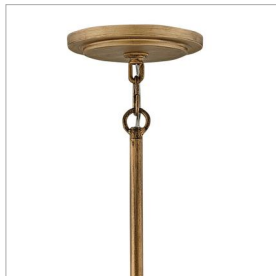

CENTRIC

FR30146BNG

MEDIUM ORB CHANDELIER

Handcrafted, interconnected circles compose this stunning pendant. The unique construction, crafted in a modern Burnished Gold finish, forms an intricate globe encasing a starburst light cluster. Centric's stem-hung orb casts richly layered light patterns through its open frame sphere.

*Maximum achievable height with stems included.

DETAILS	
FINISH:	Burnished Gold
MATERIAL:	Steel
SLOPE DEGREE:	90
DIMMABLE:	YES - WITH DIMMABLE LAMP (NOT INCLUDED)

DIMENSIONS	
WIDTH:	28"
HEIGHT:	28"
WEIGHT:	29lb

LIGHT SOURCE	
LIGHT SOURCE:	Socketed
WATTAGE:	6-5w Cand. LED, 60w Equiv.
VOLTAGE:	120v

MOUNTING	
CANOPY:	6.5" Dia.
LEAD WIRE:	1 X 120"
MAX HEIGHT:	67

SHIPPING	
CARTON LENGTH:	30.5
CARTON WIDTH:	31
CARTON HEIGHT:	31
CARTON WEIGHT:	35.7

PRODUCT DETAILS:

- Can be hung on a sloped ceiling
- Includes (1) 6" stem and (2) 12" stems to customize hanging height
- Dry Rated
- Bold silhouette with dramatic details creates a modern statement
- This design features a luxurious gold finish with an opulent sheen