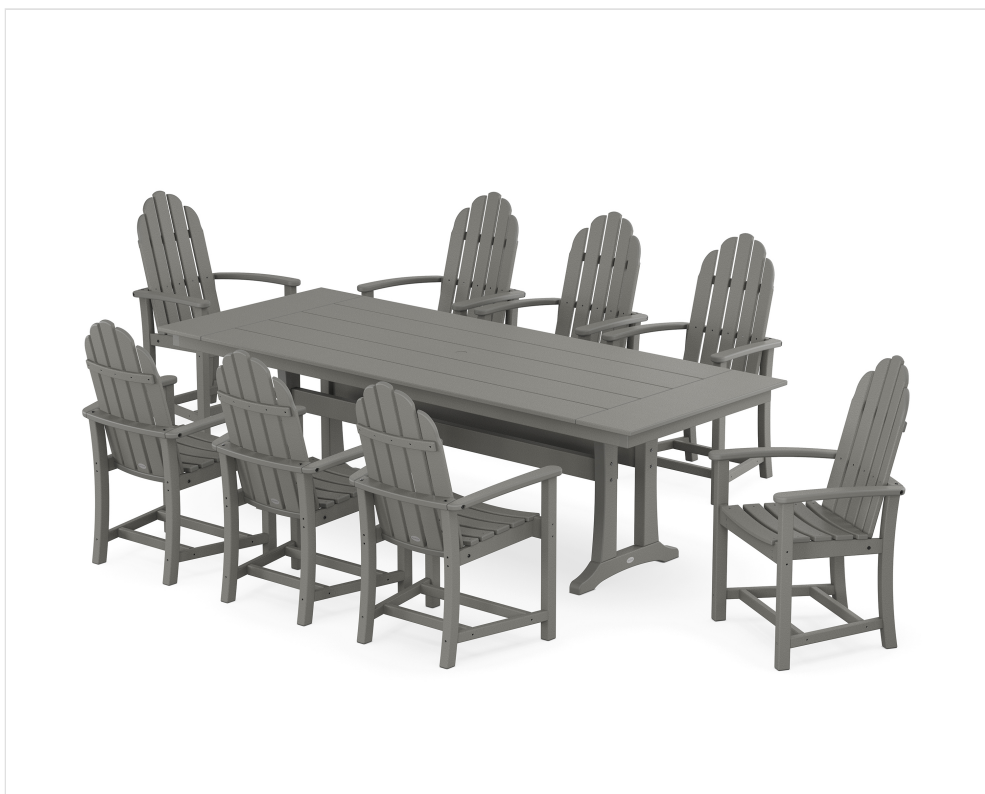

POLYWOOD®

Sustainable Outdoor Furniture

CLIMATETUFF™
MATERIALS

COLORSTAY™
TECHNOLOGY

MADE IN
THE USA

CONSCIOUSLY
CRAFTED

Classic Adirondack 9-Piece Farmhouse Dining Set with Trestle Legs

BRAND | POLYWOOD®

COLLECTION | Classic Adirondack

SKU | PWS1449-1

SET WEIGHT + DIMENSIONS

Overall Set Weight	403.0 lbs
Recommended Minimum Space (Based on pictured configuration)	144.0" W x 40.0" H x 86.0" D

INDIVIDUAL ITEM DIMENSIONS

Qty	NAME	SKU	DIMENSIONS (W x H x D)
8	Classic Adirondack Dining Chair	ADD200	24.73" x 39.68" x 23.86"
1	Farmhouse Trestle 38" x 96" Dining Table	PL84-T1L1	96.0" x 29.0" x 37.65"

AVAILABLE LUMBER COLORS