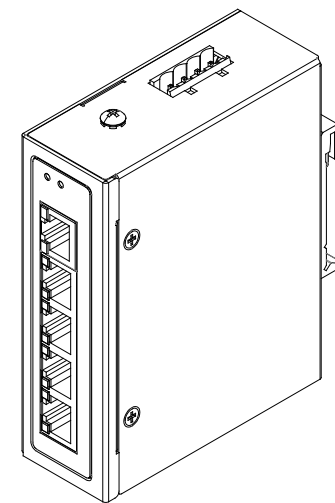

D

C

B

A

THIRD ANGLE PROJECTION

GENERAL NOTES

DIMENSIONS ARE IN MM - DO NOT SCALE

THIS DOCUMENT CONTAINS CONFIDENTIAL, PROPRIETARY INFORMATION THAT IS PROPERTY OF STARTECH.COM

StarTech.com

PRODUCT ID	IESC1G50UP		
DESCRIPTION	Industrial 5 Port Gigabit PoE Switch - 30W		
DO NOT SCALE	SHEET: 1 OF 2	UPLOAD DATE: 3/24/2023	

8

7

6

5

4

3