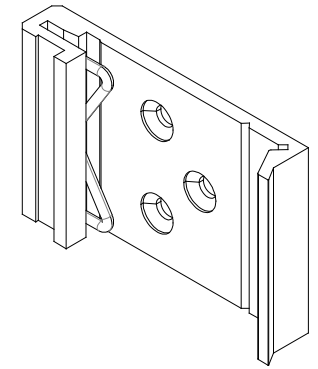

2

1

8 7 6 5 4 3 2 1

F
E
D
C
B
A

A-A

THIRD ANGLE PROJECTION

StarTech.com

GENERAL NOTES

DIMENSIONS ARE IN MM - DO NOT SCALE

THIS DOCUMENT CONTAINS CONFIDENTIAL, PROPRIETARY INFORMATION THAT IS PROPERTY OF STARTECH.COM

PRODUCT ID	IESC1G50UP		
DESCRIPTION	Industrial 5 Port Gigabit PoE Switch - 30W		
DO NOT SCALE	SHEET: 2 OF 2	UPLOAD DATE: 3/24/2023	