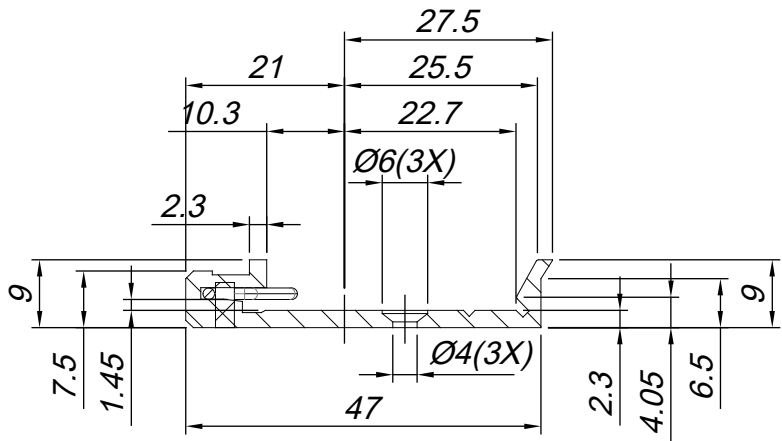

8 7 6 5 4 3 2 1

F
E
D
C
B
A

A-A