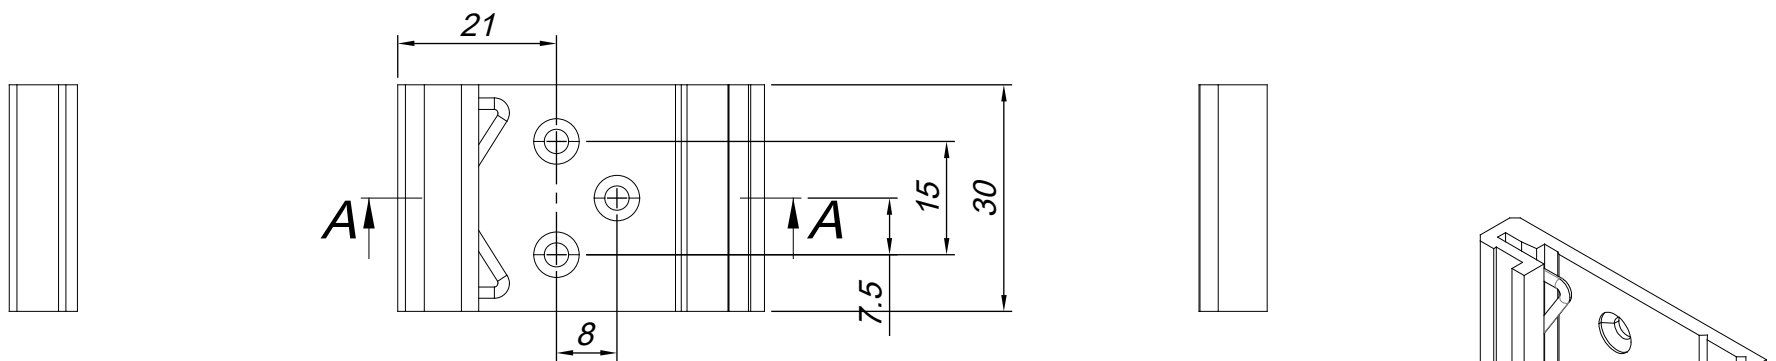

8 7 6 5 4 3 2 1

F
E
D
C
B
A

A-A