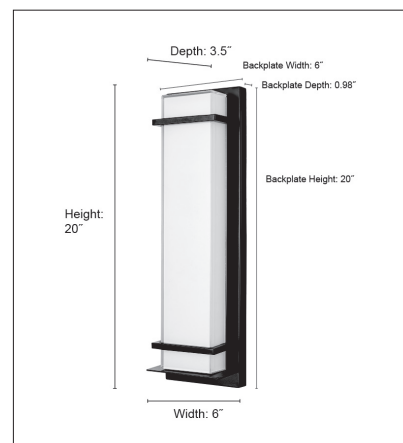

75201

LED ONE LIGHT OUTDOOR SCONCE

FINISH

PBK - Powder Coated Black

DIMENSIONS

Width 6"
Height 20"
Extension: 3.5"
Backplate Width 6"
Backplate Height 20"
Backplate Depth 0.98"
Weight 5.5 lbs

MATERIAL

Steel/Aluminum

Glass

Glass White

LAMPING

LED 23W
900 LM
3000K

CERTIFICATION

ETL Listed Wet Location

ITEM NUMBER

SKU's 75201 PBK

75201 PBK

Millennium Lighting
105 Declaration Drive
McDonough, GA 30253
www.millenniumlighting.com