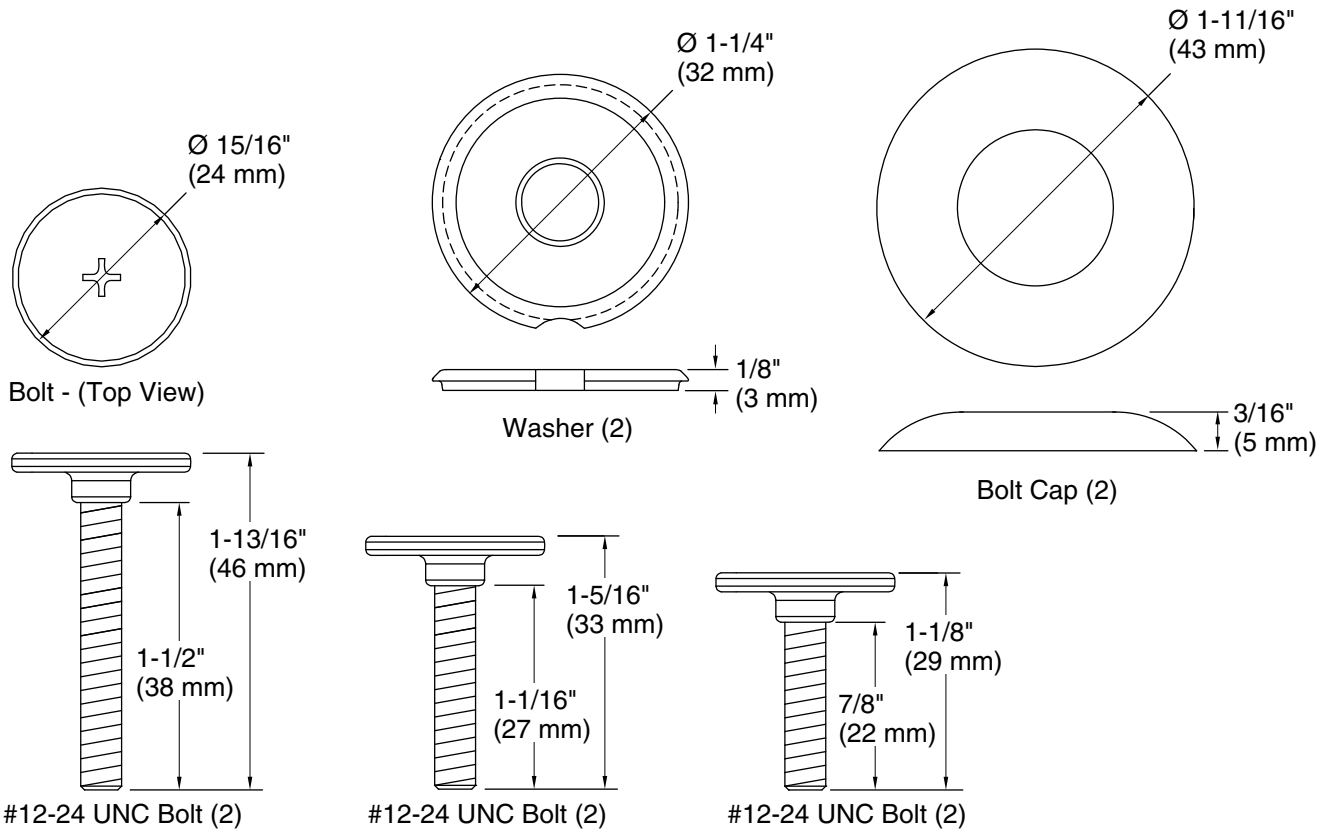

Features

- Low-profile bolt caps create a sleek, minimalistic look and simplify cleaning
- Conceals floor bolts on toilet
- Unlike standard T-bolts, no bolt cutting is required
- Caps firmly secure to washers and won't pop off
- Installation is as fast and easy as traditional bolt caps
- Offered in 10 colors, designed to match exactly with KOHLER toilets
- Clean Caps® come standard with all KOHLER concealed toilets, including San Souci touchless (K-4000), San Souci (K-5172), Kathryn (K-3940), Portrait (K-3826), San Raphael (K-3466), Memoirs Classic (K-6999), and Memoirs Stately (K-6669)

Installation

- Three lengths of bolts are included to ensure the same range and depth as standard T-bolts
- Installation depth gauges are marked so users can easily identify which length of bolts are needed

	0	White
---	---	-------

Technical Information

All product dimensions are nominal.

Material: Steel, Plastic

Notes

Install this product according to the installation instructions.