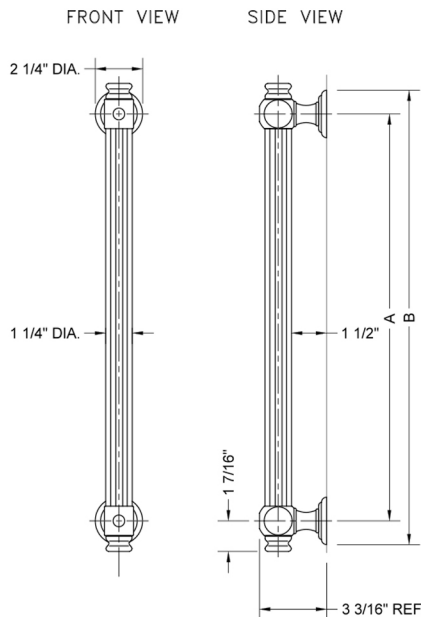

18" G61 Straight Grab Bar

Model #: G61-18-

FEATURES:

- Grab bars are ADA compliant when installed properly
- All brass construction, fully polished & plated
- Style options to complement all collections
- Optional handshower sliders and toilet paper/washcloth holders can be added only upon initial order
- *NOTE: GRAB BARS OVER 32" REQUIRE A MIDDLE POST
- All grab bars can be custom sized. Contact JACLO for pricing & availability

SPECIFICATION DRAWING:

BRASS LUXURY GRAB BAR			
PART. #	DESCRIPTION	A	B
G61-12-XX	12" CENTER TO CENTER	12"	14 1/4"
G61-16-XX	16" CENTER TO CENTER	16"	18 1/4"
G61-18-XX	18" CENTER TO CENTER	18"	20 1/4"
G61-24-XX	24" CENTER TO CENTER	24"	24 1/4"
G61-32-XX	32" CENTER TO CENTER	32"	34 1/4"
*NOTE: GRAB BARS OVER 32" REQUIRE A MIDDLE POST			
G61-36-XX	36" CENTER TO CENTER	36"	38 1/4"
G61-42-XX	42" CENTER TO CENTER	42"	44 1/4"
G61-48-XX	48" CENTER TO CENTER	48"	50 1/4"
G61-60-XX	60" CENTER TO CENTER	60"	62 1/4"