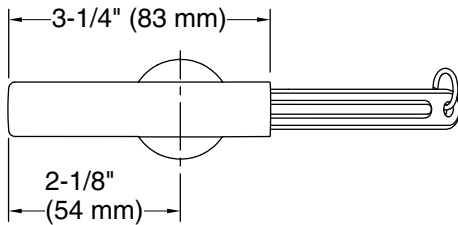

Features

- For use with the following Wellworth and Highline two-piece toilets: K-3999, K-3979 K-3889, K-3949, K-3998, K-3978, K-3948, K-3997, K-3977 and K-3947
- Coordinates with other products in the Wellworth collection

Technical Information

All product dimensions are nominal.

Material: Metal

Notes

ADA, OBC, CSA B651 compliant when installed to the specific requirements of these regulations.