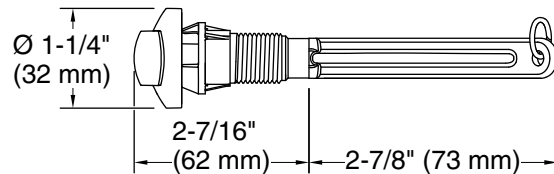

Features

- For use with the following Wellworth and Highline two-piece toilets: K-3999, K-3979 K-3889, K-3949, K-3998, K-3978, K-3948, K-3997, K-3977 and K-3947
- Coordinates with other products in the Wellworth collection

Technical Information

All product dimensions are nominal.

Material: Metal

Notes

ADA, OBC, CSA B651 compliant when installed to the specific requirements of these regulations.