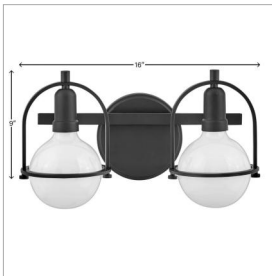

### SMALL TWO LIGHT VANITY

Chic and elegant, Somerset exudes a quiet and precise sophistication, subtly fusing modern design with vintage appeal. A streamlined metal yoke and ring are accented by understated turned metal knobs, complementing warm illumination with an authentic edge.

DETAILS	
FINISH:	Black
MATERIAL:	Steel
GLASS:	Etched Opal
DIMMABLE:	YES - WITH DIMMABLE LAMP (NOT INCLUDED)

DIMENSIONS	
WIDTH:	16"
HEIGHT:	9"
WEIGHT:	2.9lb
BACK PLATE:	6" Dia.
EXTENSION:	7.5"
TOP TO OUTLET:	4.75"

#### PRODUCT DETAILS:

- Invisimount hardware is hidden on the backplate for a clean silhouette
- This fixture can be mounted either up or down to best fit your space
- Damp Rated
- Ideal for g-style bulbs (not included)
- Merging the best of traditional and modern elements with a sophisticated and streamlined look