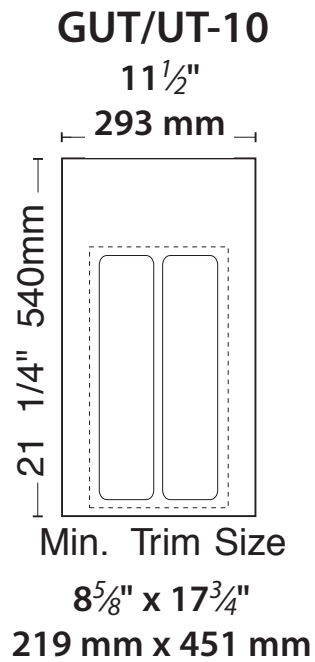

GUT/UT Series

Utility Trays

NOTE: ALL CUTLERY AND UTILITY TRAYS ARE NOW $2\frac{3}{8}"$ (61 mm) HIGH.