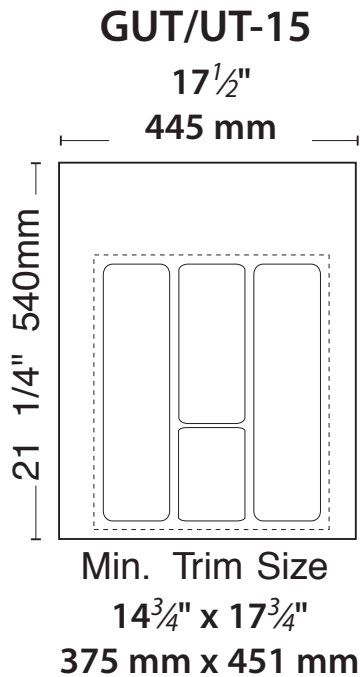

GUT/UT Series

Utility Trays

NOTE: ALL CUTLERY AND UTILITY TRAYS ARE NOW $2\frac{3}{8}"$ (61 mm) HIGH.