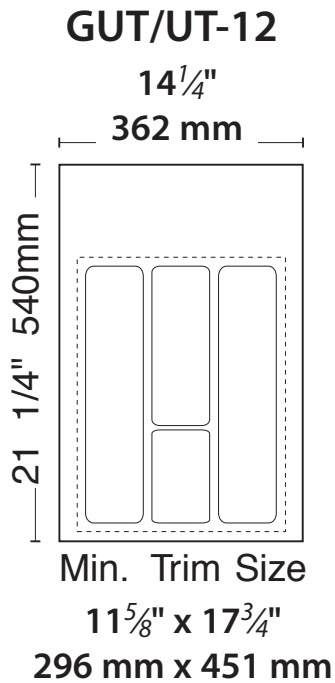

GUT/UT Series

Utility Trays

NOTE: ALL CUTLERY AND UTILITY TRAYS ARE NOW $2\frac{3}{8}"$ (61 mm) HIGH.