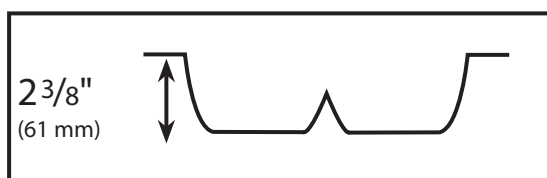

GUT/UT Series

Utility Trays

NOTE: ALL CUTLERY AND UTILITY TRAYS ARE NOW $2\frac{3}{8}"$ (61 mm) HIGH.