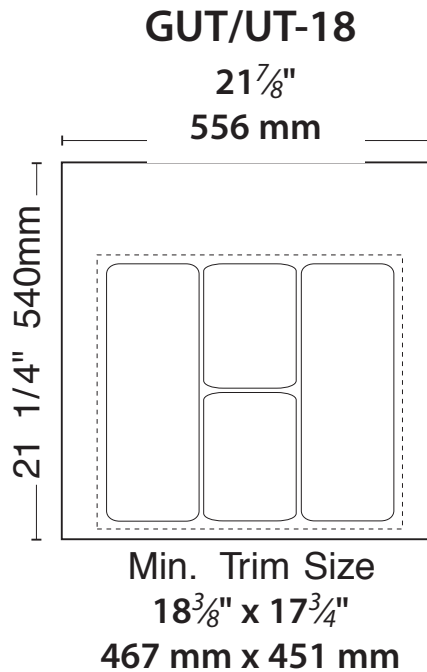

GUT/UT Series

Utility Trays

NOTE: ALL CUTLERY AND UTILITY TRAYS ARE NOW $2\frac{3}{8}"$ (61 mm) HIGH.