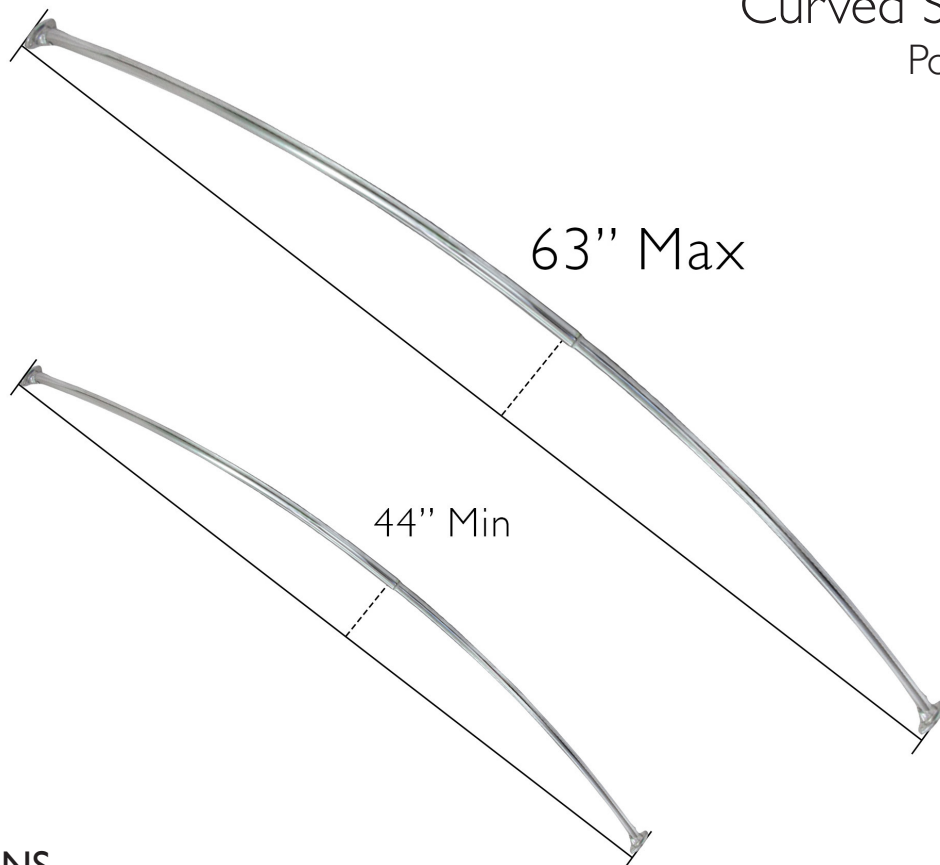

Curved Shower Rod
Polished Chrome

SPECIFICATIONS

MATERIAL CONSTRUCTION:	Steel
PVD FINISH:	No
ASSEMBLY REQUIRED:	No
TOOLS NEEDED FOR INSTALLATION:	Phillips Screwdriver
ASSEMBLED DIMENSIONS:	1" H x 63" L x 1" D
ASSEMBLED WEIGHT:	2.1 lbs.
MIN. LENGTH:	44"
MAX LENGTH:	63"
SCREWS INCLUDED:	Yes
DRYWALL ANCHORS INCLUDED:	Yes
CENTER TO CENTER:	N/A