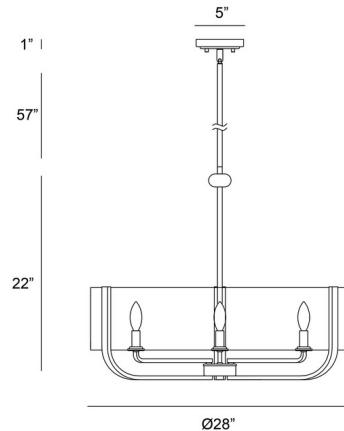

Description

The Campisi Chandelier brings a clean simple look to your interior space. A traditional candelabra is updated with a thick band of clear glass to reflect light beautifully across your room. Canopy: 5 inch diameter.

Specifications

COLOR Clear
BODY FINISH Black
WATTAGE 360W
DIMMER Standard 120V
DIMENSIONS 28"W x 22.5"H
BULB NOT INCLUDED 6 x B10/Candelabra (E12)/60W/120V Incandescent
OTHER BULB OPTIONS 6 x B10/Candelabra (E12)/120V LED

Technical Information

PRODUCT DIMENSIONS . Downrods: One 3", One 6", One 12" and Two 18" Included

Shown in black / clear

CLICK TO VIEW PRODUCT

Notes: