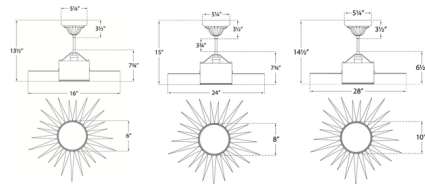

By Visual Comfort Signature

Description

The Soleil Semi Flush Ceiling Light shines bright with its striking sunburst design paired with a decorative canopy. Light is diffused through frosted glass, providing soft ambient illumination for your entryway, living room, or bedroom. Note: Custom overall heights are available. For quotes, please contact our sales team.

Shown in hand-rubbed antique brass / frosted

Specifications

COLOR Frosted
 BODY FINISH Hand-Rubbed Antique Brass
 WATTAGE 60W
 DIMMER Standard 120V
 DIMENSIONS 24"W x 15"H
 BULB NOT INCLUDED 1 x A19/Medium (E26)/60W/120V Incandescent
 OTHER BULB OPTIONS 1 x A19/Medium (E26)/120V LED