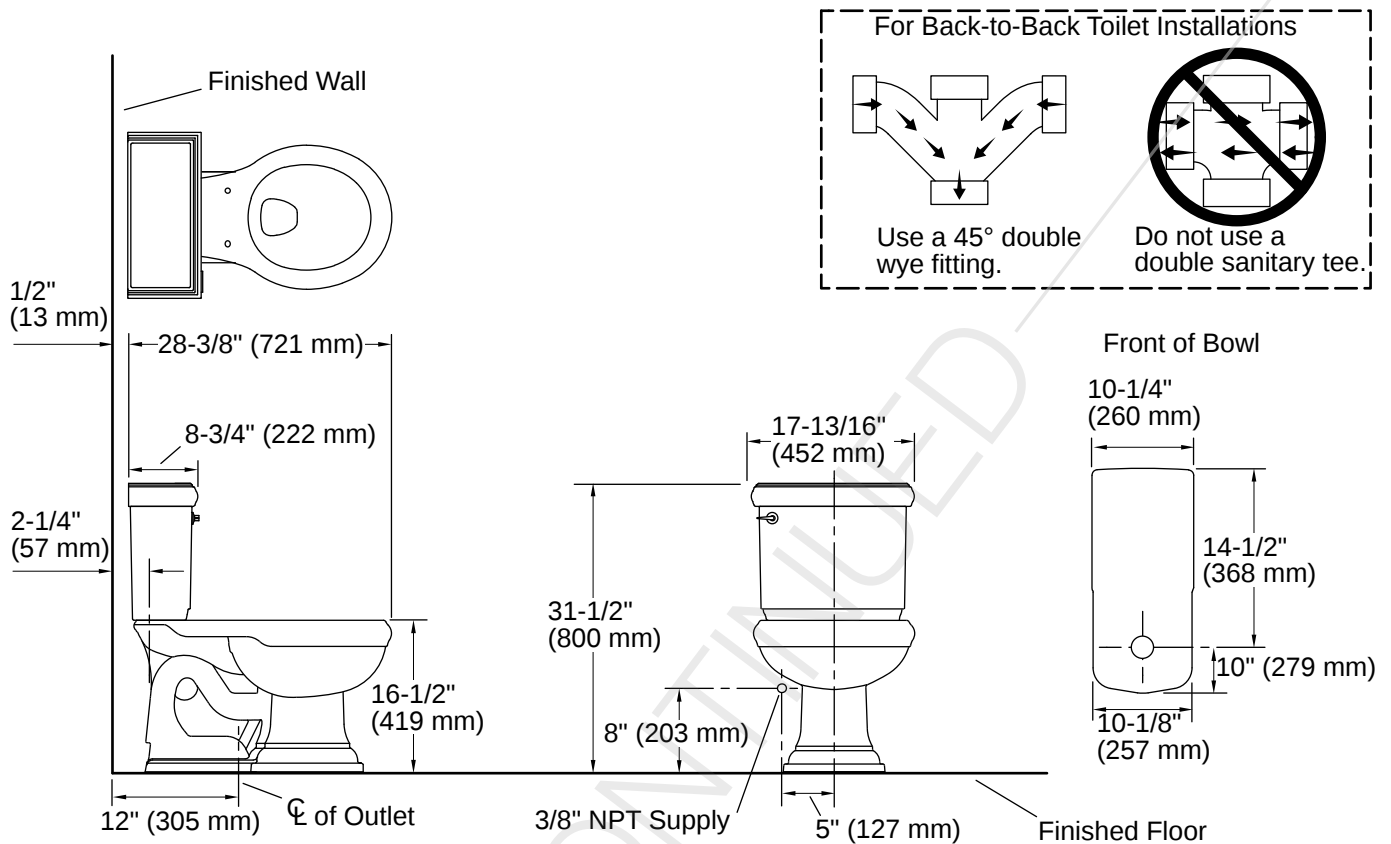

Memoirs® Classic | K-3986

Two-piece round-front toilet, 1.28 gpf

Features

- Two-piece design
- Round-front bowl offers an ideal solution for smaller bathrooms and powder rooms
- Comfort Height® feature offers chair-height seating that makes sitting down and standing up easier for most adults
- Left-hand Polished Chrome trip lever
- Combination consists of toilet bowl and tank
- Coordinates with other products in the Memoirs collection with Stately design
- Easy-to-flush canister design requires less force to actuate than a 3" (76 mm) flapper, and has 90% less exposed seal material which resists conditions that cause wear, tear, shrinkage and swelling
- Eligible for consumer rebates in some municipalities
- 1.28 gpf (4.8 lpf)
- 2-1/8" (54 mm) fully glazed trapway
- AquaPiston® canister optimizes the flow out of the tank, harnessing gravity and the natural, powerful reducing cascade of water to increase the power and effectiveness of the flush

Rough-in:	Standard 12" (305mm)
Flush Type:	AquaPiston
Flush Rate:	1.28 gpf (4.8 lpf)
Bowl Shape:	Round-front
Seat-Mounting Holes:	5-1/2" (140 mm)
Waste Outlet:	Floor
Trapway Size:	2-1/8" (54 mm)
Trapway Type:	Exposed
Water Surface Size:	11-1/2" x 8-3/4" (292 mm x 222 mm)
Rim to Water Surface:	6-1/8" (156 mm)

Included Combo Skus

- K-4387 Round-front bowl with exposed trapway
- K-4433 Toilet tank, 1.28 gpf

Recommended Products/Accessories

- 1023457 Toilet Wax Ring And Hardware Kit
- 1265114 12" Toilet Supply Line
- K-23726 Drain treatment
- K-9167-L Trip lever
- K-5589 Deodorizing round-front toilet seat
- K-76923 Quiet-Close™ round-front manual bidet toilet seat
- K-5420 Low-profile toilet bolt caps

Warranty

See website for detailed warranty information.

KOHLER® Toilets and Seats Limited Warranty

Installation

- Standard 12" (305 mm) rough-in
- Three-bolt quick-connect installation
- Seat and supply line sold separately