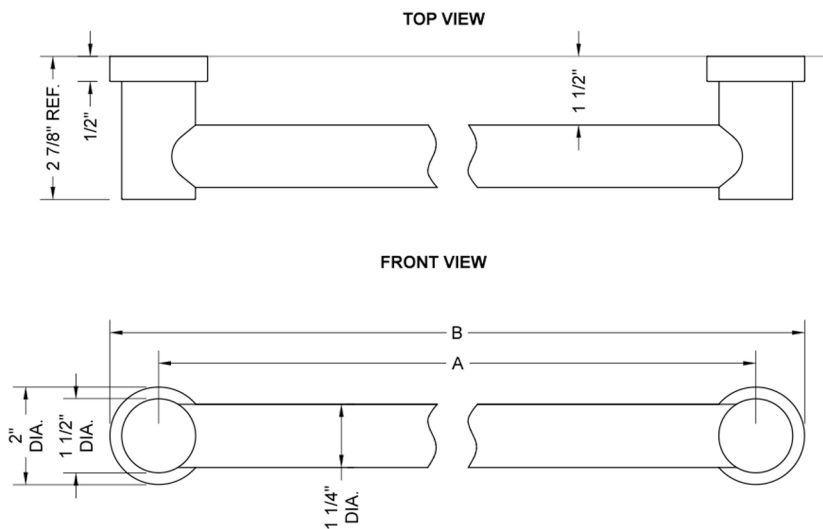

48" G40 Straight Grab Bar

Model #: G40-48-

FEATURES:

- ADA compliant when properly installed
- All brass construction, fully polished & plated
- Style to complement Contempo collection
- All grab bars can be custom sized. Contact JACLO for pricing & availability
- Optional handshower sliders and toilet paper/wash cloth holders can be added only upon initial order - must be factory installed
- NOT AVAILABLE in PG or SG for lengths of 42" or longer

SPECIFICATION DRAWING:

BRASS LUXURY GRAB BARS			
PART. #	DESCRIPTION	A	B
G40-12-XX	12" GRAB BAR	12"	14"
G40-16-XX	16" GRAB BAR	16"	18"
G40-18-XX	18" GRAB BAR	18"	20"
G40-24-XX	24" GRAB BAR	24"	26"
G40-32-XX	32" GRAB BAR	32"	34"
G40-36-XX	36" GRAB BAR	36"	38"
G40-42-XX	42" GRAB BAR	42"	44"
G40-48-XX	48" GRAB BAR	48"	50"