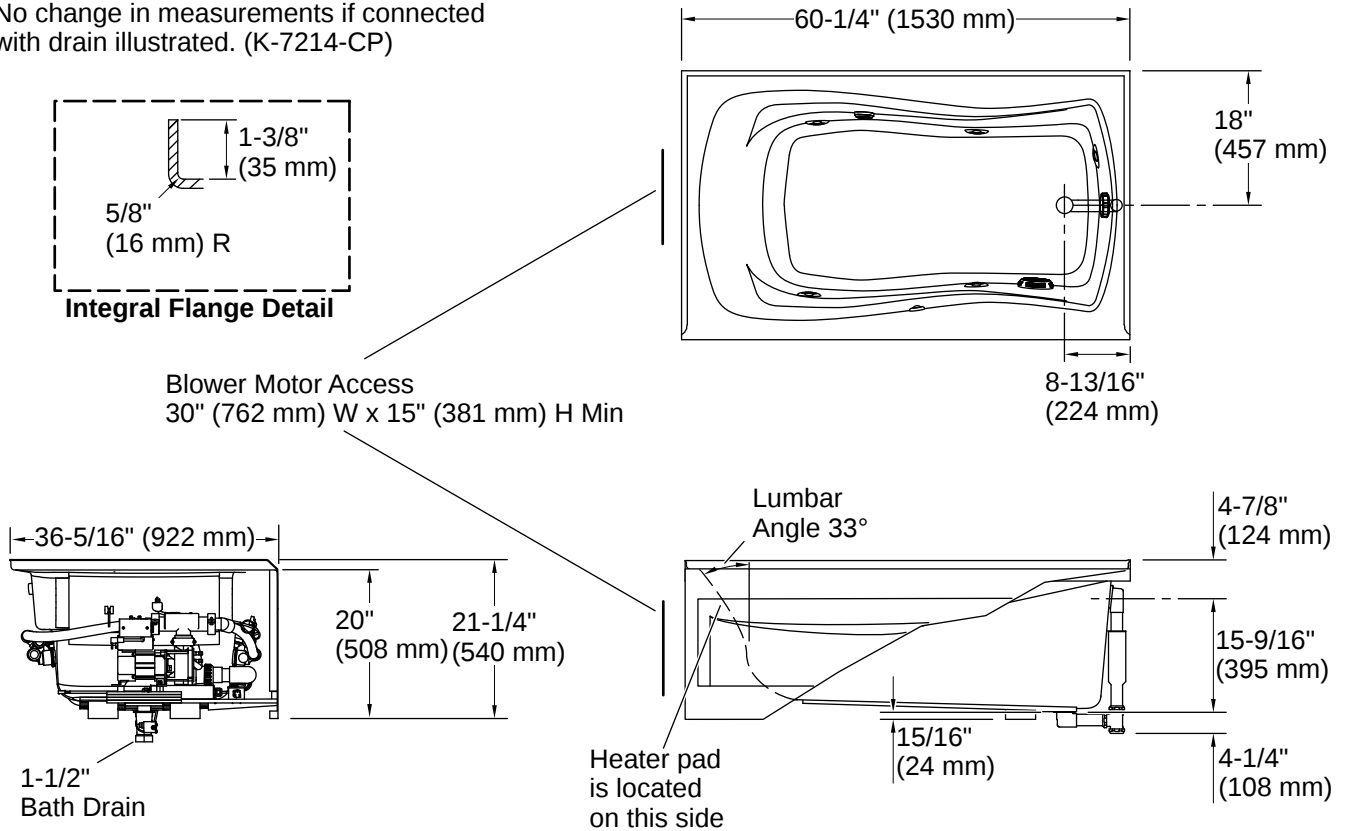

No change in measurements if connected with drain illustrated. (K-7214-CP)

Installation

- Right drain
- Alcove

Installation Notes

Install this product according to the installation instructions.

Measure your actual product for rough-in details.

The hot water supply should be 70% of the capacity of the bath or greater. Installations will vary.

If installing a rim-mount faucet, make sure there is no interference above or below the deck before drilling any holes.