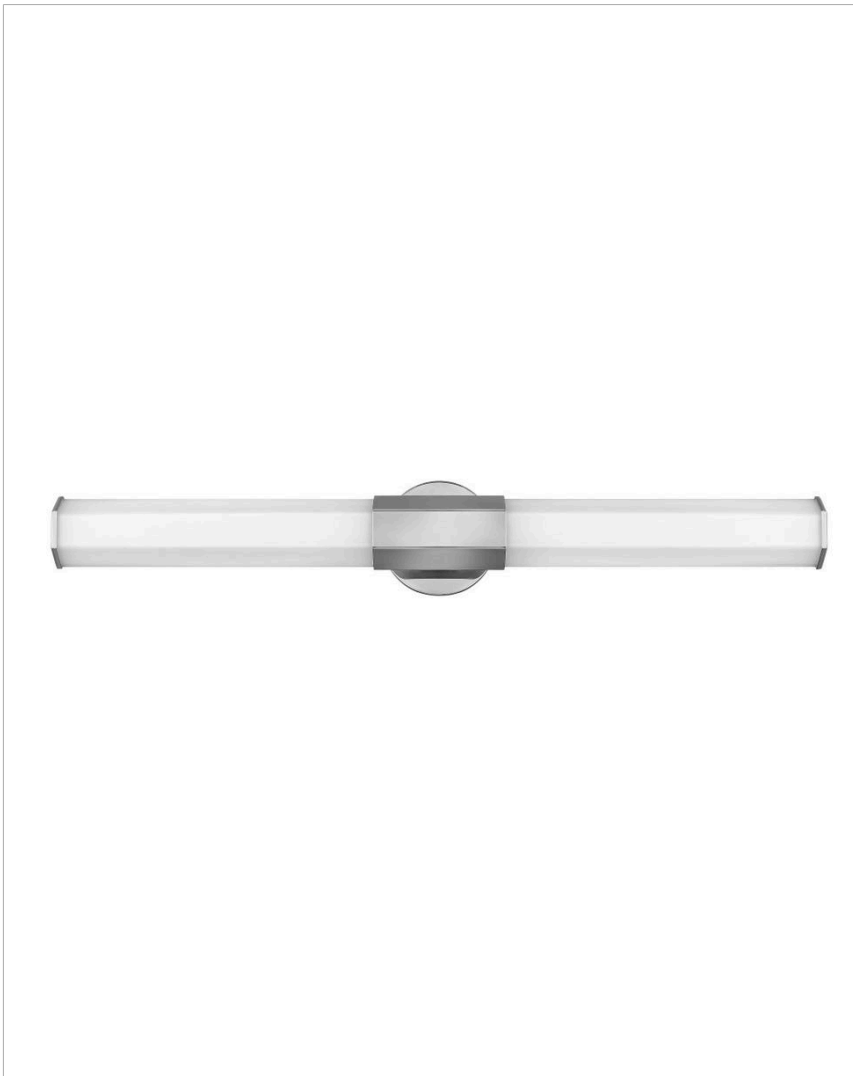

FACET

51153PN

LARGE LED VANITY

View the many sides of Facet. Interesting angles combine with bold metal features to create an edgy and contemporary profile that is unpretentious yet unforgettable. Hexagonaletched opal glass is showcased by Heritage Brass or Black Oxide finishes.

DETAILS	
FINISH:	Polished Nickel
MATERIAL:	Steel
GLASS:	Etched Opal
DIMMABLE:	YES - CL TYPE DIMMER (SSL7A)

DIMENSIONS	
WIDTH:	32"
HEIGHT:	5"
WEIGHT:	5lb
BACK PLATE:	5" Dia.
EXTENSION:	4"
TOP TO OUTLET:	2.5"

LIGHT SOURCE	
LIGHT SOURCE:	Integrated LED
LED NAME:	EL2G16W7WI & EL2G24W7WI
WATTAGE:	40w LED *Included
VOLTAGE:	120v
LUMENS:	3500
CRI:	95
INCANDESCENT EQUIVALENCY:	3 x 100w
DIMMABLE:	YES - CL TYPE DIMMER (SSL7A)

SHIPPING	
CARTON LENGTH:	34.5
CARTON WIDTH:	12
CARTON HEIGHT:	6.5
CARTON WEIGHT:	6.5

PRODUCT DETAILS:

- Invisimount hardware is hidden on the backplate for a clean silhouette
- This fixture can be mounted vertically
- Damp Rated
- ADA compliant design provides added accessibility and maximum clearance
- LED components carry a 5-year limited warranty
- Bold silhouette with dramatic details creates a modern statement
- Energy-efficient integrated LED - safer for the environment and low maintenance