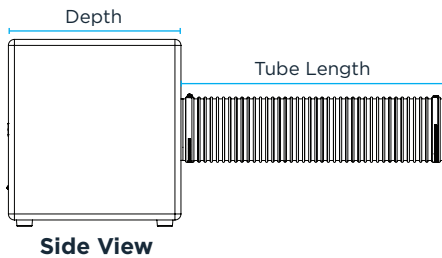

James

BY SONANCE

POWERPIPE X SERIES DATA SHEET

TECHNICAL SPECIFICATIONS

SKU	PPX15-M 60669 - Each
Woofers	15" (381mm) anodized aluminum cone, rubber surround, high excursion
Frequency Response	29Hz - 90Hz +/-3dB
Impedance	4 ohms nominal
Sensitivity (2.83V/1m)	94dB SPL
Enclosure	Marine-Grade Aluminum
Finish	Textured Black
Recommended Power	600 watts
Recommended Amplifiers	Blaze Powerzone Connect 1502 3004 6008 Sonance DSP 2-750 MKIII
Tube Inside Diameter	5.98" (152mm)
Tube Length	25.59" (650mm)
Product Dims w/ Feet (WxHxD)	17.72" x 18.33" x 16.93" (450mm x 466mm x 430mm)
Product Dims w/o Feet (WxHxD)	17.72" x 17.72" x 16.93" (450mm x 450mm x 430mm)
Product Weight	68.26 lbs. (30.96kg)
Shipping Weight	79.37 lbs. (36kg) Team lift required