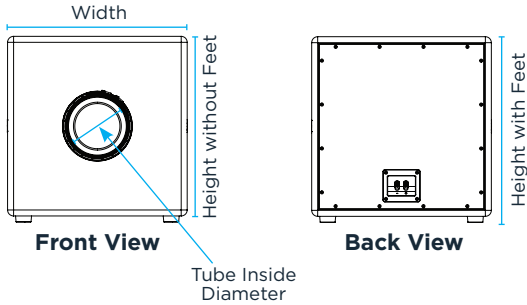

James

BY SONANCE

POWERPIPE X SERIES DATA SHEET

TECHNICAL SPECIFICATIONS

SKU	PPX15-M 60669 - Each
Woofers	15" (381mm) anodized aluminum cone, rubber surround, high excursion
Frequency Response	29Hz - 90Hz +/-3dB
Impedance	4 ohms nominal
Sensitivity (2.83V/1m)	94dB SPL
Enclosure	Marine-Grade Aluminum
Finish	Textured Black
Recommended Power	600 watts
Recommended Amplifiers	Blaze Powerzone Connect 1502 3004 6008 Sonance DSP 2-750 MKIII
Tube Inside Diameter	5.98" (152mm)
Tube Length	25.59" (650mm)
Product Dims w/ Feet (WxHxD)	17.72" x 18.33" x 16.93" (450mm x 466mm x 430mm)
Product Dims w/o Feet (WxHxD)	17.72" x 17.72" x 16.93" (450mm x 450mm x 430mm)
Product Weight	68.26 lbs. (30.96kg)
Shipping Weight	79.37 lbs. (36kg) Team lift required