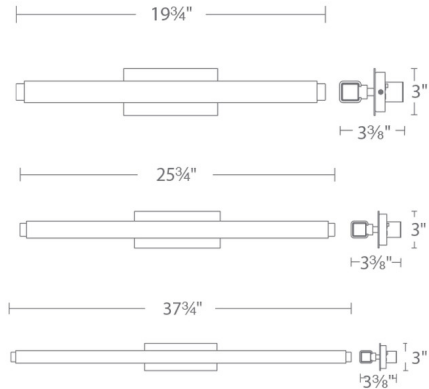

Description

The Mini Vogue Wall Light features an extruded acrylic diffuser and expertly crafted aluminum hardware. Vogue slips into transitional, contemporary, and urban industrial decor plans with ease. Available in three sizes with a Black, Brushed Nickel, or Chrome finish. Three color temperature options. Can be mounted vertically or horizontally. Adjustable backplate included for mounting on a 4 inch junction box and accommodates to off-center junction box locations.

Specifications

COLOR	White
BODY FINISH	Chrome
WATTAGE	20.5W
DIMMER	Low Voltage Electronic
DIMENSIONS	25.75"W x 3"H x 3.375"D
INTEGRATED LED MODULE	1 x LED/20.5W/120-277V LED
COUNTRY OF ORIGIN	China

Technical Information

LAMP LIFE	70000 hours
COLOR RENDERING	90 CRI
LAMP COLOR	3000K
LUMENS/WATT	72.73
LUMINOUS FLUX	1491 lumens

Shown in chrome / white

CLICK TO VIEW PRODUCT

Notes: