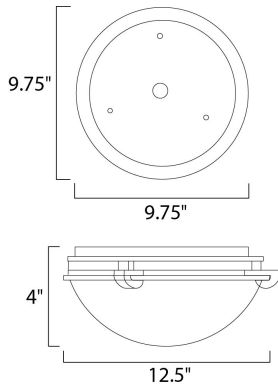

**MEASUREMENTS**

DIMENSION : 12.5" L x 12.5" W x 4" H  
 HANGING WEIGHT : 2.76 lb

**LAMPING**

INPUT VOLTAGE : 120V  
 LUMENS : 0 Rated  
 BULB : 2 x 60W Incandescent E26 Medium , 120W Total  
 BULB INCLUDED : (Not Included)  
 DIMMABLE : Yes