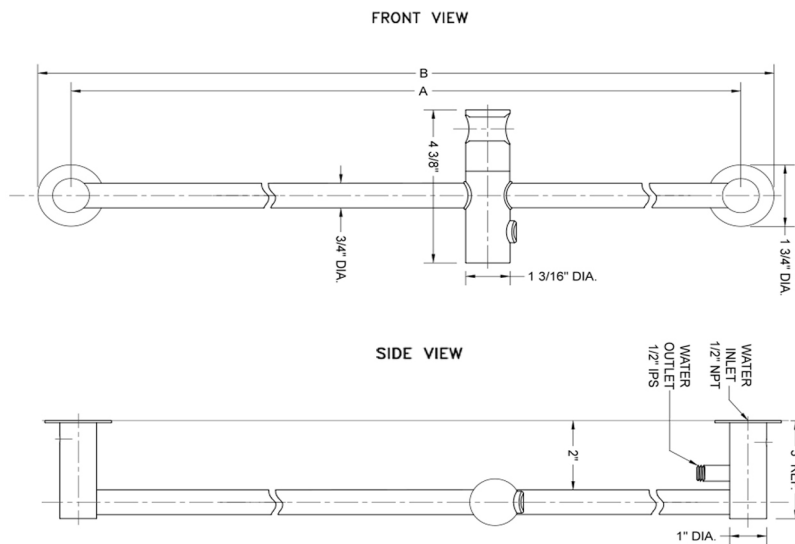

24" Contemporary Slim Wall Bar with Top Outlet Integral Water Supply

Model #: 9324-

JACLO®

Confidence from start to finish.™

FEATURES:

- Brass Contemporary slim wall bar with top water inlet
- Integral water outlet eliminates need for separate water supply elbow
- Push button slider easily moves up & down & side to side
- Adjustable handshower angle
- Replace showerarm & showerhead with sliderail for handshower & hose
- Perfect for full height shower & shower seat applications
- Conical end of hose sits in holder
- Mounting hardware included
- CLSD-95 soap dish for wall bar sold separately
- Review install instructions to properly rough-in water outlet
- Not available in WH, JACLO=COLOR
- Custom lengths available less than 36". Contact JACLO for pricing & availability

SPECIFICATION DRAWING:

DECORATIVE WALL BARS			
PART. #	DESCRIPTION	A	B
9324	24" WALL BAR	24"	25 3/4"
9330	30" WALL BAR	30"	31 3/4"
9336	36" WALL BAR	36"	37 3/4"