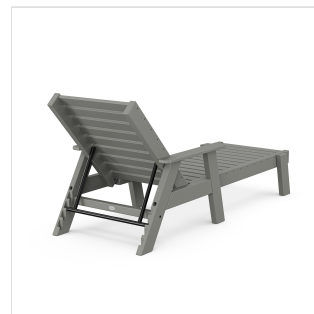

POLYWOOD®

Sustainable Outdoor Furniture

CLIMATETUFF™
MATERIALS

COLORSTAY™
TECHNOLOGY

MADE IN
THE USA

CONSCIOUSLY
CRAFTED

Captain Chaise with Arms

BRAND | POLYWOOD®

COLLECTION | Captain

SKU | AC2678-1

SPECIFICATIONS

| | |
|-------------|----------|
| Weight | 70.0 lbs |
| Width | 27.5" |
| Height | 35.0" |
| Depth | 77.25" |
| Arm Height | 18.75" |
| Seat Width | 22.25" |
| Seat Depth | 46.5" |
| Seat Height | 11.25" |