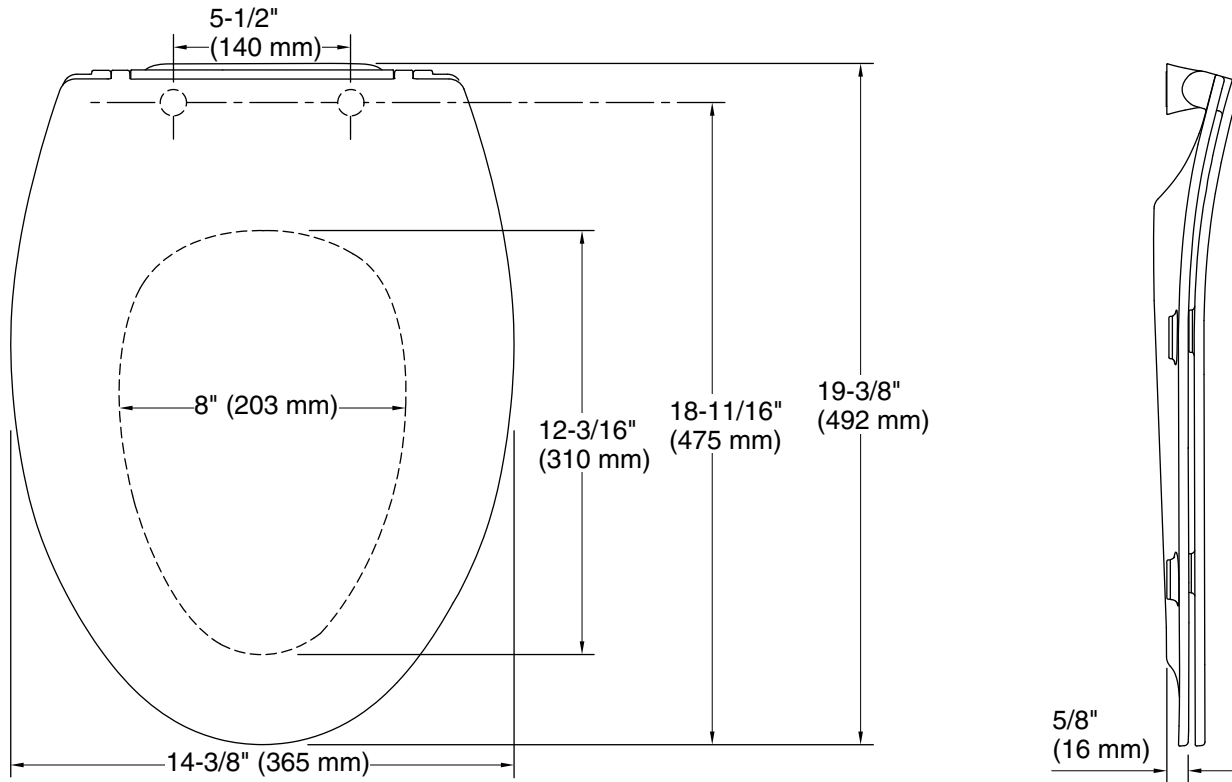

Features

- Recommended for use on K-1381 and K-28161 Veil toilets, K-5172 San Souci toilet, K-75790 Persuade toilet, and K-78080 Reach toilet
- Quiet-Close™ elongated lid and seat prevents slamming
- Grip-Tight bumpers hold seat firmly in place
- Grip-Tight installation hardware makes it easy to fasten the seat – everything is done from above the bowl
- Color-matched plastic hinge
- Hinge is concealed by lid when closed to offer a clean profile
- Unit lifts off effortlessly for easy cleaning and clicks back into place when done
- Contoured seat for user comfort
- Thermoset plastic material is strong and durable, allowing for a thin, modern aesthetic with enhanced scratch-resistance

| Color | Code | Description |
|-------|------|-------------|
|-------|------|-------------|

| | | |
|---|---|-------|
|  | 0 | White |
|---|---|-------|

Technical Information

All product dimensions are nominal.

Seat shape type: Elongated
Seat front type: Closed-front
Seat-mounting holes: 5-1/2" (140 mm)

Notes

Install this product according to the installation instructions.

Pressure/fixture Supply Requirements