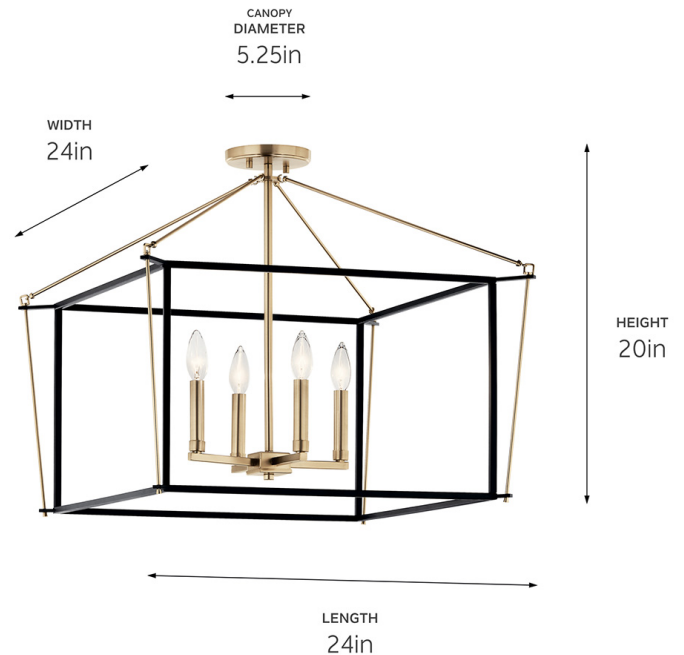

SPECIFICATIONS

Certifications/Qualifications

ADA Compliant	No
Prop65	Yes
Location Rating	Dry
	kichler.com/warranty

Dimensions

Height	20"
Overall Height	20"
Length	24"
Width	24"
Weight	6.4 LBS
Canopy Width	5.25"
Canopy Depth	0.75"

Electrical

Input Voltage	120 V

Light Source

Light Source	Bulb
Lamp Included	Not Included
# Of Bulbs/LED Modules	4
Max Or Nominal Watt	60 W
Lamp Type	B
Socket Type	E12 (Candelabra)
Dimmable	Yes

Mounting/Installation

Interior/Exterior	Interior Product
Mounting Weight	6.4 LBS
Lead Wire Length	6
Wire Connectors	Wire Nuts

FIXTURE ATTRIBUTES

Housing/Glass

Primary Material	Steel
Shade Included	No

Product/Ordering Information

SKU	52632CPZ
Finish	Champagne Bronze™
UPC	783927045742

Finishes

- Champagne Bronze™ | Black
- Polished Nickel | Black

ALSO IN THIS FAMILY