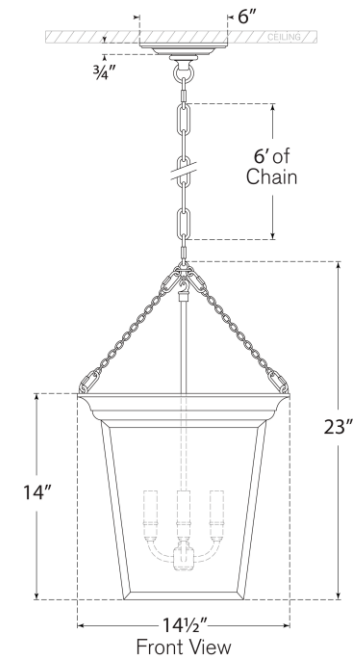

TEAR SHEET

Cornice Small Lantern

Item # SL 5871HAB

Designer: Chapman & Myers

Height: 23"

Width: 14.5"

Canopy: 6" Round

Finishes: BR, BZ, HAB

Glass Options: CG

Socket: 4 - E12 Candelabra

Wattage: 4 - 60 C11

Weight: 16 Pounds

©EFC DESIGNS

Bottom View

Front View