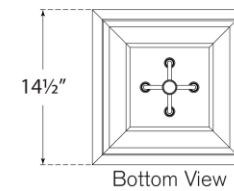

TEAR SHEET

Cornice Small Lantern

Item # SL 5871HAB

Designer: Chapman & Myers

Height: 23"

Width: 14.5"

Canopy: 6" Round

Finishes: BR, BZ, HAB

Glass Options: CG

Socket: 4 - E12 Candelabra

Wattage: 4 - 60 C11

Weight: 16 Pounds

©EFC DESIGNS

Bottom View

Front View