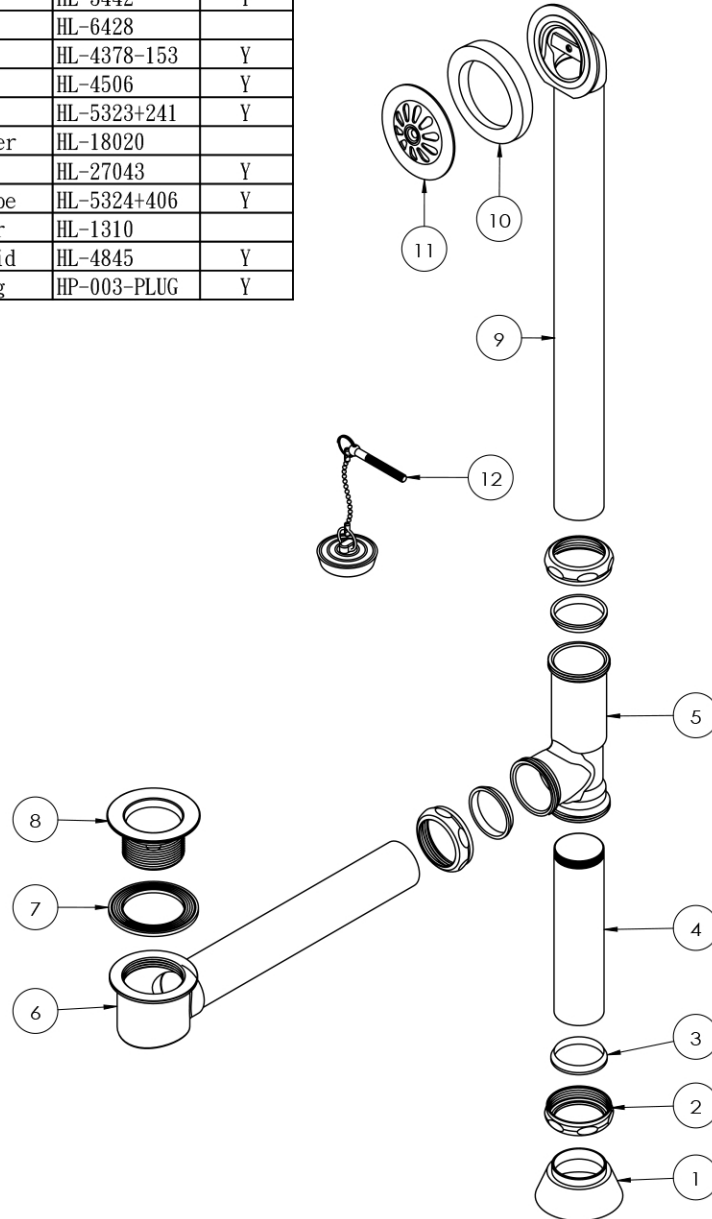

MAIDSTONE

www.MaidstoneSupply.com

Chain & Stopper Clawfoot Tub Drain

Part No: 122CS2-

No.	Part Name	Part No.	FINISH
1	Escutcheon	HL-4493	Y
2	Nut	HL-3442	Y
3	Sleeve	HL-6428	
4	Tail piece	HL-4378-153	Y
5	3 Way tee	HL-4506	Y
6	Bottom pipe	HL-5323+241	Y
7	Rubber washer	HL-18020	
8	Drain grid	HL-27043	Y
9	Overflow pipe	HL-5324+406	Y
10	Spong washer	HL-1310	
11	Overflow grid	HL-4845	Y
12	Chain & Plug	HP-003-PLUG	Y

Note: Rough-in dimensions may vary +/- 1/2" and are subject to change. No responsibility is assumed by Maidstone.