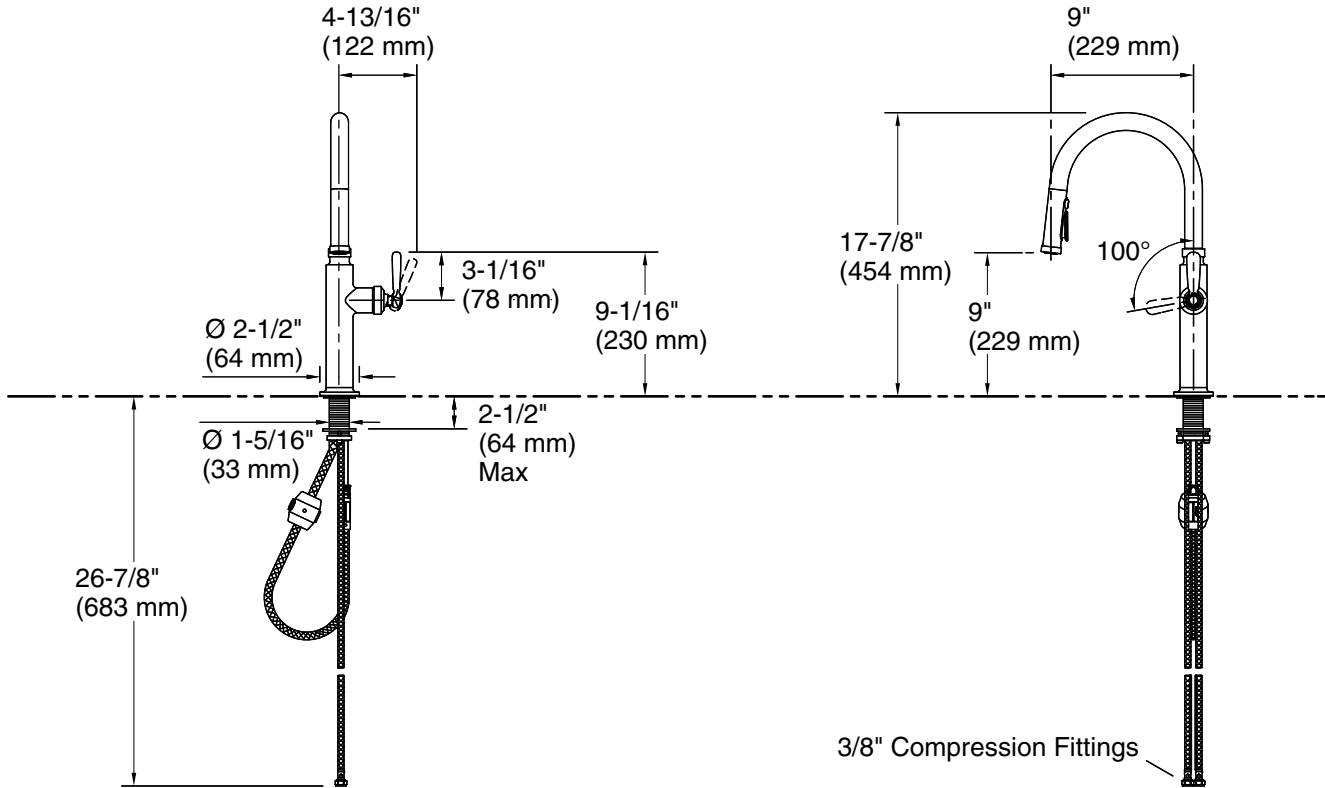

**Technical Information**

All product dimensions are nominal.

Faucet flow rate: 1.5 gal/min (5.7 l/min)

**Spout:**

Spout reach: 9" (229 mm)

**Notes**

Install this product according to the installation instructions.