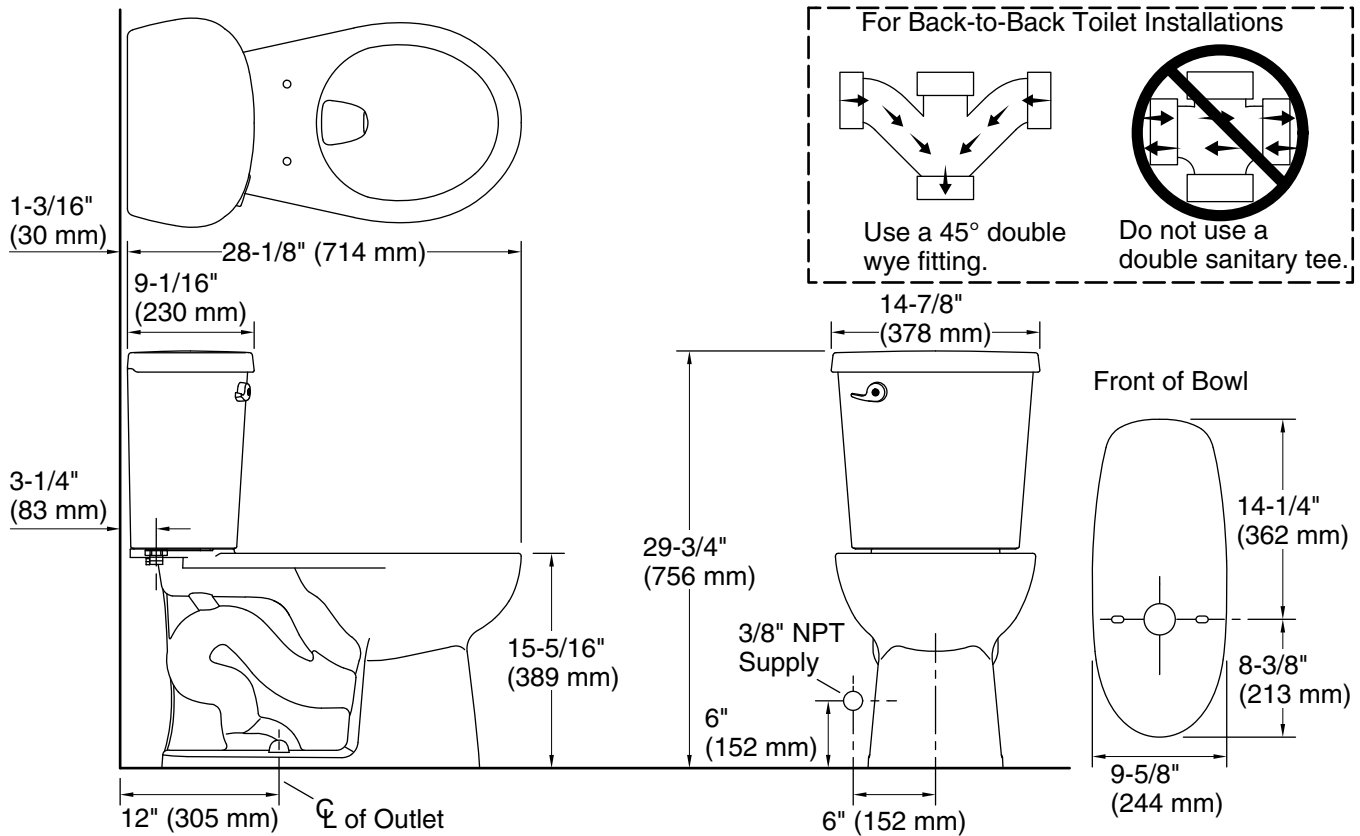

#### Features

- Two-piece design
- Round-front bowl offers an ideal solution for smaller bathrooms and powder rooms
- 1.28 gpf (4.8 lpf)
- Color-matched left-hand white trip lever included
- 2" (51 mm) fully glazed trapway
- Combination consists of toilet bowl and tank
- Pro Force® Plus flushing technology delivers greater flushing power than previous Pro Force® models

#### Installation

- Standard 12" (305 mm) rough-in
- Three-bolt quick-connect installation
- Seat and supply line sold separately

For the most current Specification Sheet, go to [www.sterlingplumbing.com](http://www.sterlingplumbing.com).

10-16-2025 21:24 - US/CA

**Technical Information**

All product dimensions are nominal.

- Toilet type: Floor-mount
- Waste Outlet: Floor
- Bowl shape: Round-front
- Flush type: ProForce Plus
- Rough-in: 12" (305 mm)