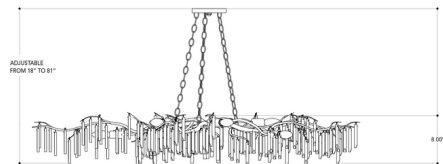

Description

Forest Light Chandelier features delicate Quartz Crystal accents dangling from a Washed Lucerne Gold or Textured Silver finished frame. Ten 60 watt, 120 volt Candelabra base bulbs are required, but not included. 60 inch width x 14 inch height x 74 inch maximum length. UL listed.

Shown in washed lucerne gold / quartz crystal

Specifications

COLOR	Quartz Crystal
BODY FINISH	Washed Lucerne Gold
WATTAGE	50W
DIMMER	Standard 120V
DIMENSIONS	62"W x 18"H
BULB NOT INCLUDED	10 x B11/Candelabra (E12)/5W/120V LED
OTHER BULB OPTIONS	10 x B10/Candelabra (E12)/120V LED 10 x B10/Candelabra (E12)/60W/120V Incandescent
COUNTRY OF ORIGIN	Philippines