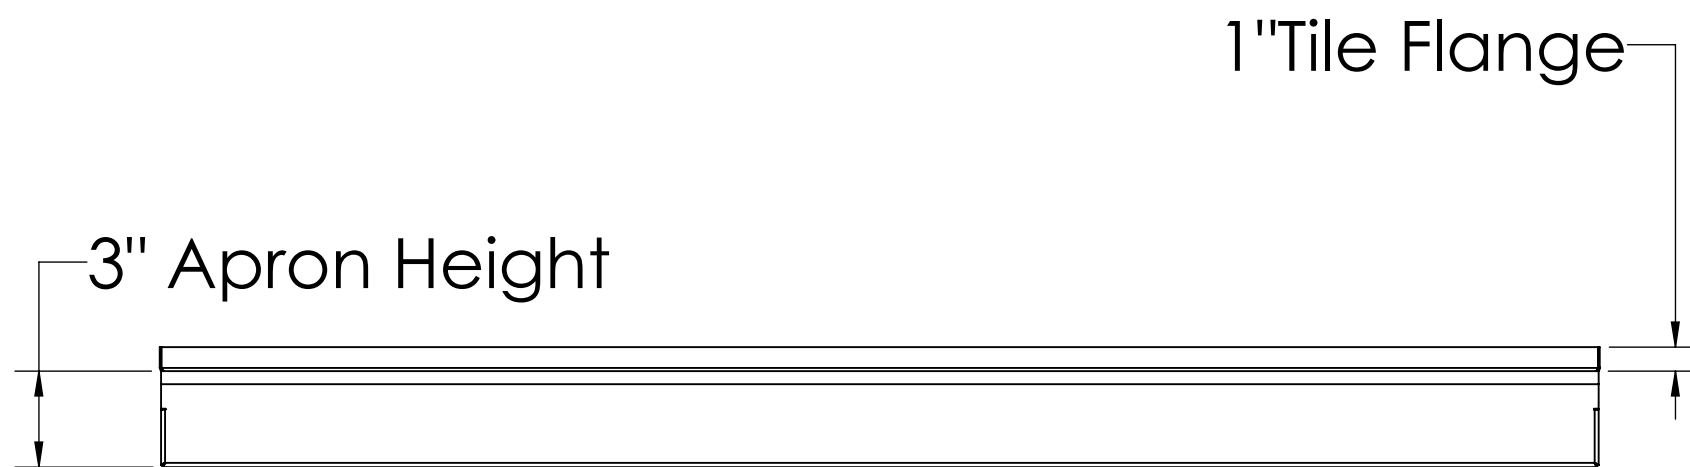

**Shaded area represents anti-slip coverage**

**Square Drain Model  
Include Drain Kit and  
Cover Plate**

**• All Dimentions are approximate. Measurements should be verified against the unit to ensure proper fit**