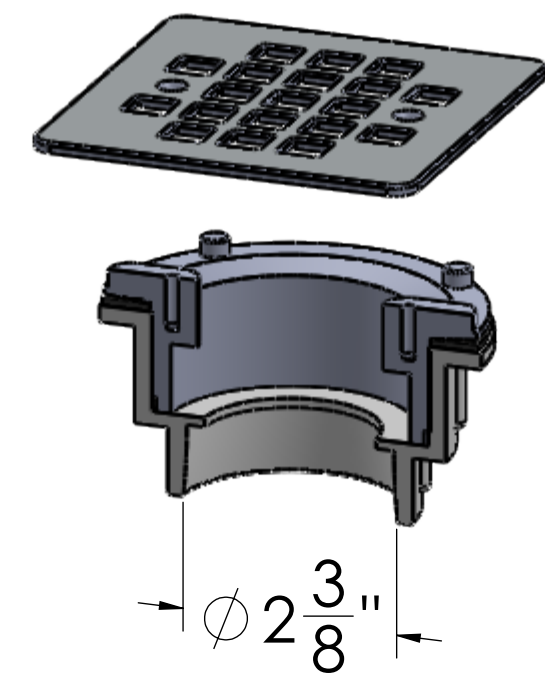

**Shaded area represents anti-slip coverage**

**Square Drain Model  
Include Drain Kit and  
Cover Plate**

**• All Dimentions are approximate. Measurements should be verified against the unit to ensure proper fit**