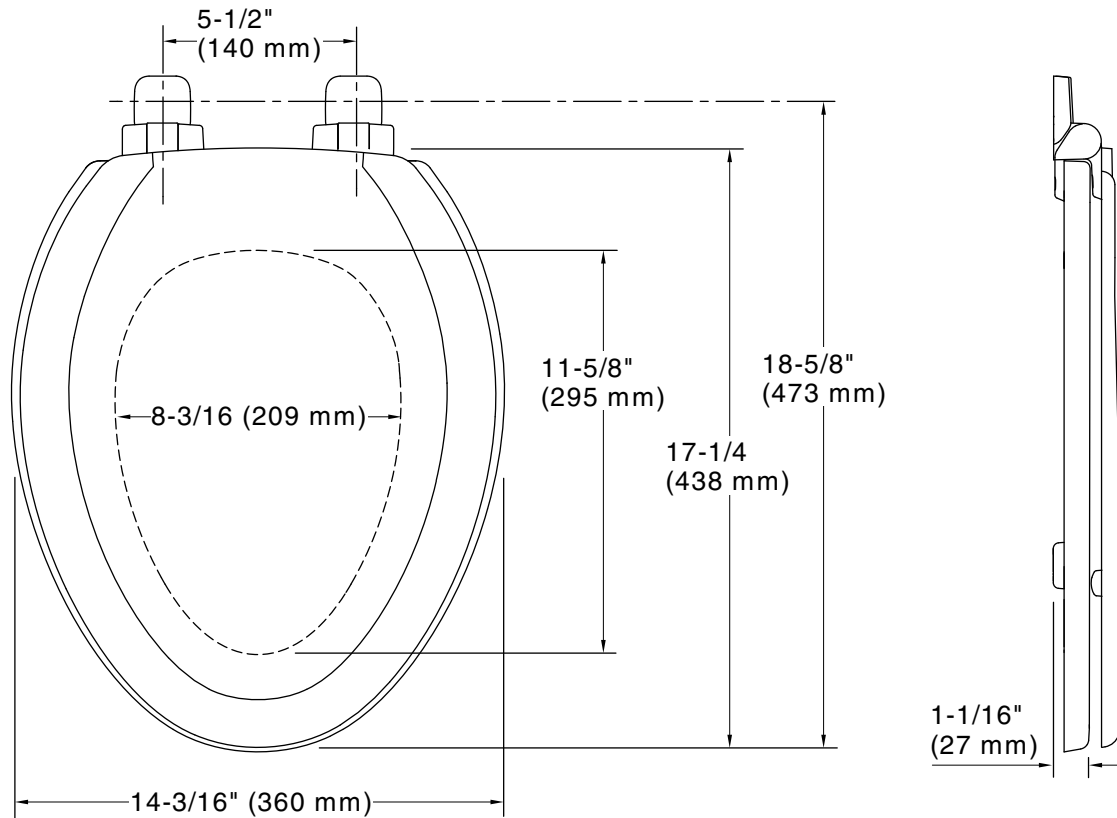

Color Code Description

	0	White
	96	Biscuit

Technical Information

All product dimensions are nominal.

Seat shape type: Elongated
Seat front type: Closed-front
Seat-mounting holes: 5-1/2" (140 mm)

Notes

Install this product according to the installation instructions.