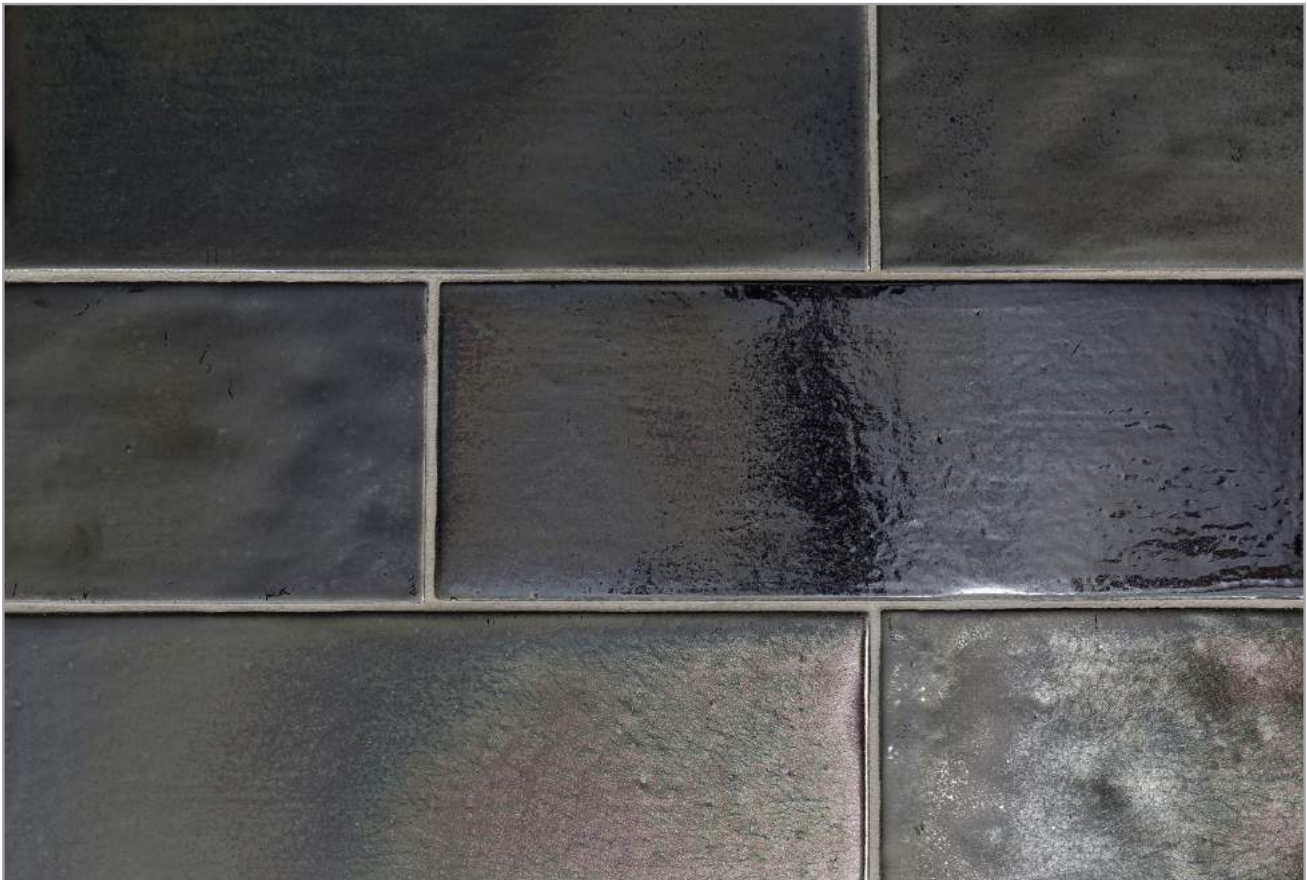

Minimalist beauty and architectural appeal.

Paper
(3 1/2 x 9 1/2)

Dynamic topography, energizing waves or crinkled paper.

Kumamoto

Kushi

Moonstone

Pacific

Glaze contains multiple color variations between pieces. Visit LunadaBayTile.com for photos.

Olympia

Glaze contains multiple color variations between pieces. Visit LunadaBayTile.com for photos.

Shinju Mirai [Shin jū Mee-ri]

noun

origin: Japanese

1. *The future pearl*

From natural ocean treasures to meditative and mesmerizing environments—Lunada Bay Tile expands the Shinju glazed ceramic tile collection with Shinju Mirai. Serene and sophisticated textures transform light, influence scale and create resonance. The Mirai patterns are available in all five lustrous Shinju glazes and can be mixed for a modern effect or used singly for a refined mood.