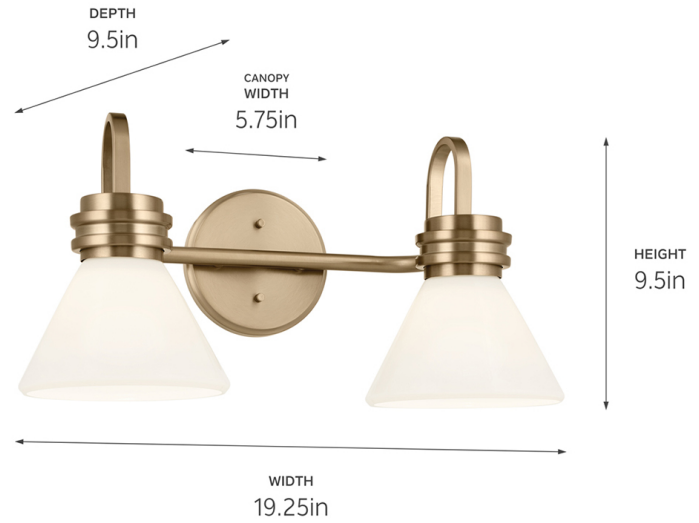

SPECIFICATIONS

Certifications/Qualifications

ADA Compliant	No
Prop65	Yes
Location Rating	Damp
	kichler.com/warranty

Dimensions

Height	9.5"
Width	19.25"
Height From Center Of Wall Opening (Spec Sheet)	5.25"
Depth	9.5"
Weight	4 LBS
Canopy Depth	0.75"

Electrical

Input Voltage	120 V

Light Source

Light Source	Bulb
Lamp Included	Not Included
# Of Bulbs/LED Modules	2
Max Or Nominal Watt	60 W
Lamp Type	A, G25
Socket Type	E26 (Medium)
Dimmable	Yes
Dimmable Notes	Dimmable when used with dimmer switch (sold separately); when using LED bulbs, see bulb manufacturer dimming specifications.

Mounting/Installation

Interior/Exterior	Interior Product
Mounting Weight	2.75 LBS
Install Glass Up Or Down	Both
Lead Wire Length	6
Wire Connectors	Wire Nuts

FIXTURE ATTRIBUTES

Housing/Glass

Primary Material	Steel
Shade Included	No
Shade Dimensions	7 DIA x 4.5 H

Product/Ordering Information

SKU	55154CPZ
Finish	Champagne Bronze™
UPC	783927035170

Finishes

- Black | Champagne Bronze™
- Black | Champagne Bronze™
- Champagne Bronze™
- Champagne Bronze™
- Chrome
- Chrome