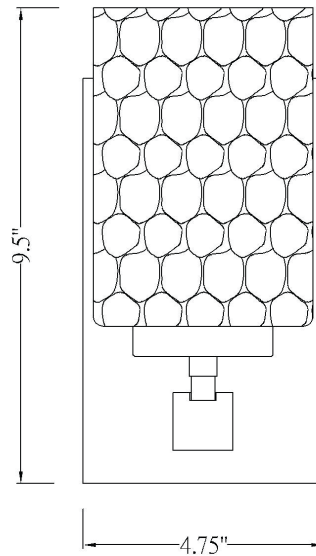

IN40010BK

LIVVY 1-LIGHT WALL SCONCE

Description:	Livvy 1-Light Wall Sconce
Finish:	Matte Black
Dimensions:	4-3/4" W x 9-1/2" H x 5-3/4" ext. Height on Center: 4-3/4"
Bulbs:	1-100W Med.
Installed Weight:	1.5 lbs.
Certification:	cUL / damp location

Material:	Steel and glass
Shades:	Glass
Glass:	Clear Optic
Back Plate Dimensions:	4-3/4" x 8"
Chain/Wire:	NA
Additional Finishes:	Oil-rubbed bronze, satin nickel