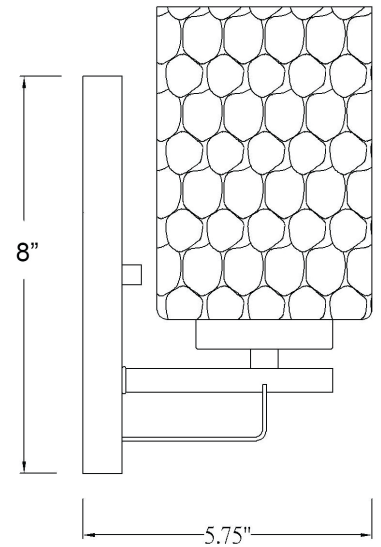

IN40010BK

LIVVY 1-LIGHT WALL SCONCE

Description:	Livvy 1-Light Wall Sconce
Finish:	Matte Black
Dimensions:	4-3/4" W x 9-1/2" H x 5-3/4" ext. Height on Center: 4-3/4"
Bulbs:	1-100W Med.
Installed Weight:	1.5 lbs.
Certification:	cUL / damp location

Material:	Steel and glass
Shades:	Glass
Glass:	Clear Optic
Back Plate Dimensions:	4-3/4" x 8"
Chain/Wire:	NA
Additional Finishes:	Oil-rubbed bronze, satin nickel