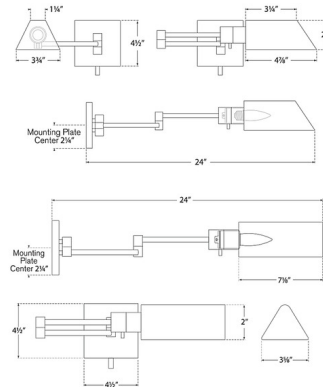

By Visual Comfort Signature

Description

The Studio Swing Arm Plug-in Wall Light brings a clean industrial look to your interior space. The arm swings to 24 inches to direct light. Dimmer switch is located on the lamp socket. Matching cord cover is included. Note: May be hardwired, see installation instructions.

Shown in polished nickel

Specifications

COLOR	N/A
BODY FINISH	Polished Nickel
WATTAGE	40W
DIMMER	Included
DIMENSIONS	4.5"W x 4.5"H x 24"D
BULB INCLUDED	1 x B11/Medium (E26)/40W/120V Incandescent
OTHER BULB OPTIONS	1 x B11/Medium (E26)/120V LED