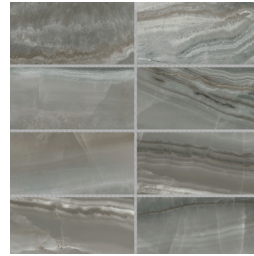

Persona™ captures the expressive opulence of the world's most coveted marbles, reimagined in a welcoming, modern language. From a luxurious white marble look with gold veining to the understated elegance of limestone looks, each design channels timeless luxury while offering contemporary sensibility that feels both refined and inviting. This large format tile brings a seamless, sophisticated look to any space.

Whisper

3x6 Stacked Mosaics

Breeze

Dusk

Shadow

Whisper

NEW MOSAIC
COMING
SOON!

Sizes							
	15" x 30" 14.37" x 29.33"	3" x 6" Stacked Mosaic 11.55" x 11.73"					1" x 6" Stacked Mosaic 11.73" x 11.73"
Thickness	9.7mm	9.7mm					9.7mm
Faces	13	Random					Random
Finish	Matte	Matte					Matte
Edge	Rectified	Cut					
Grout Joint Recommendation	Check Website	Check Website					
Testing	Abrasion Resistance C1027	Breaking Strength C648	Chemical Resistance C650	Water Absorption C373	DCOF ANSI A1371	Scratch Hardness MOHS	Shade Variation Rating
	Check Website	Check Website	Check Website	Check Website	Check Website	Check Website	V3