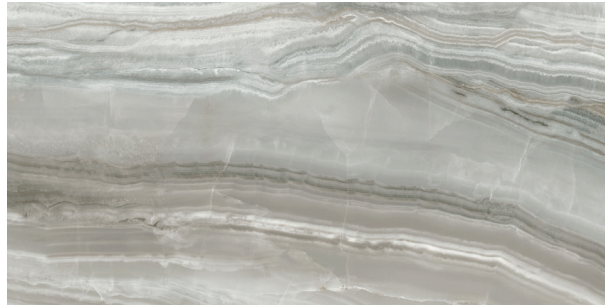

Persona™ captures the expressive opulence of the world's most coveted marbles, reimagined in a welcoming, modern language. From a luxurious white marble look with gold veining to the understated elegance of limestone looks, each design channels timeless luxury while offering contemporary sensibility that feels both refined and inviting. This large format tile brings a seamless, sophisticated look to any space.

PERSONA™

Glazed Porcelain

FLOOR / WALL 

RESIDENTIAL 

INDOOR 

Breeze

Dusk

Shadow

Whisper

3x6 Stacked Mosaics

Breeze

Dusk

Shadow

Whisper

NEW MOSAIC
COMING
SOON!

Sizes							
	15" x 30" 14.37" x 29.33"	3" x 6" Stacked Mosaic 11.55" x 11.73"					1" x 6" Stacked Mosaic 11.73" x 11.73"
Thickness	9.7mm	9.7mm					9.7mm
Faces	13	Random					Random
Finish	Matte	Matte					Matte
Edge	Rectified	Cut					
Grout Joint Recommendation	Check Website	Check Website					
Testing	Abrasion Resistance C1027	Breaking Strength C648	Chemical Resistance C650	Water Absorption C373	DCOF ANSI A1371	Scratch Hardness MOHS	Shade Variation Rating
	Check Website	Check Website	Check Website	Check Website	Check Website	Check Website	V3