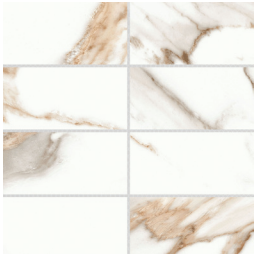

Persona™ captures the expressive opulence of the world's most coveted marbles, reimagined in a welcoming, modern language. From a luxurious white marble look with gold veining to the understated elegance of limestone looks, each design channels timeless luxury while offering contemporary sensibility that feels both refined and inviting. This large format tile brings a seamless, sophisticated look to any space.

PERSONA™

Glazed Porcelain

FLOOR / WALL 

RESIDENTIAL 

INDOOR 

Breeze

Dusk

Shadow

Whisper

3x6 Stacked Mosaics

Breeze

Dusk

Shadow

Whisper

NEW MOSAIC
COMING
SOON!

Sizes							
	15" x 30" 14.37" x 29.33"	3" x 6" Stacked Mosaic 11.55" x 11.73"					1" x 6" Stacked Mosaic 11.73" x 11.73"
Thickness	9.7mm	9.7mm					9.7mm
Faces	13	Random					Random
Finish	Matte	Matte					Matte
Edge	Rectified	Cut					
Grout Joint Recommendation	Check Website	Check Website					
Testing	Abrasion Resistance C1027	Breaking Strength C648	Chemical Resistance C650	Water Absorption C373	DCOF ANSI A1371	Scratch Hardness MOHS	Shade Variation Rating
	Check Website	Check Website	Check Website	Check Website	Check Website	Check Website	V3