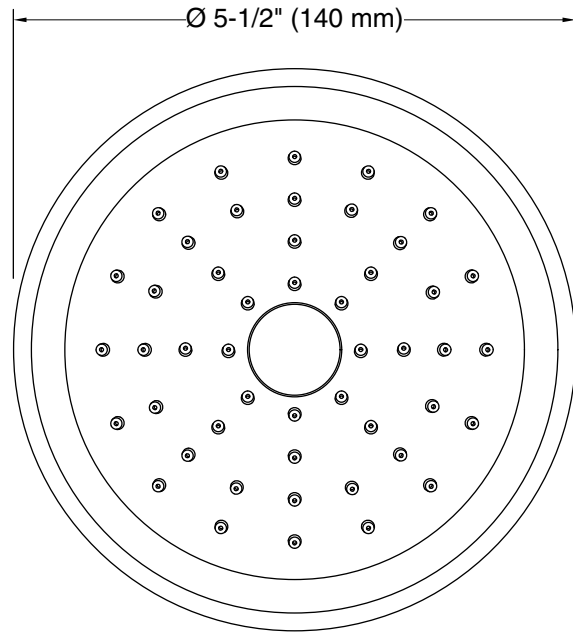

Technical Information

All product dimensions are nominal.

Spout:

Shower/Rainhead rated max flow: 1.75 gal/min (6.6 l/min)

Notes

For use with automatic compensating valves rated at 1.5 gal/min (5.7 l/min) or less.

Install this product according to the installation instructions.