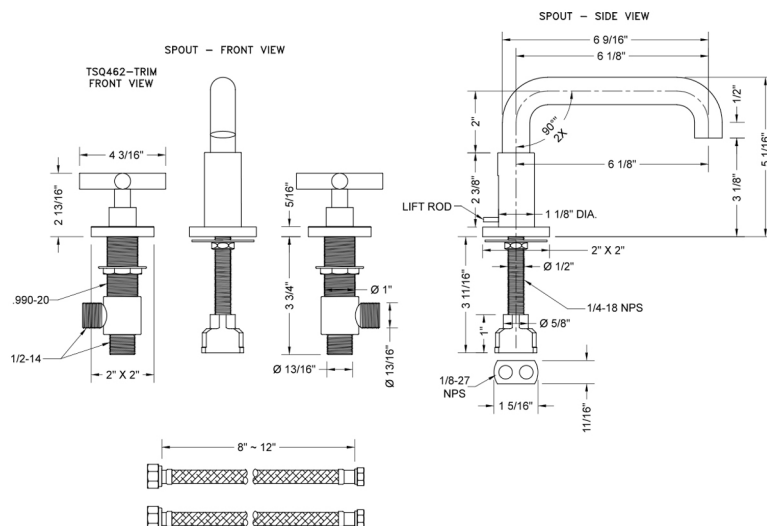

## FEATURES:

- All brass 8" - 12" widespread faucet includes brass pop-up drain with overflow
- 1/4 turn ceramic valves
- Low Profile Swivel Spout
- Available Flow Rates: 1.5, 1.2 & 0.5 GPM. Additional flow rate (aerator) options available. Contact JACLO.
- 6 1/8" spout reach center to center
- Spout Hole Size Min-Max: 1 1/2" - 1 7/8"
- Valve Hole Size Min-Max: 1 1/8" - 1 5/8"
- Countertop Thickness Min-Max: 9/16" - 2 1/8"
- For additional drain options refer to lavatory drain section or visit [jaclo.com](http://jaclo.com)

## SPECIFICATION DRAWING: