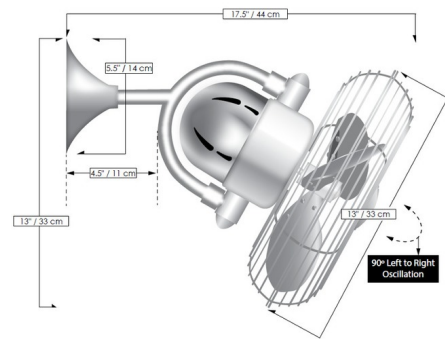

### Description

Kaye Wall/Ceiling Fan is available in a Polished Chrome finish with hand-balanced metal blades and metal safety cages. Reminiscent of train cabin fans of yester-year, Kaye will cool down your favorite space with poise and determination. Oscillation of 90 degrees allows air flow in any direction. Kaye's profile is low, however its strength and character define it. Three speed wall control is included. UL listed. 13 inch width x 17.5 inch height/depth.

### Specifications

COLOR	N/A
BODY FINISH	Textured Bronze
WATTAGE	N/A
DIMMER	N/A
DIMENSIONS	13"W x 17.5"H x 17.5"D
BULB	N/A
COUNTRY OF ORIGIN	China

CLICK TO VIEW PRODUCT

Notes: