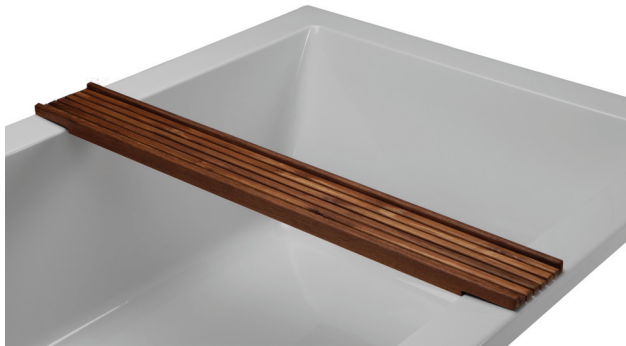

Teak Tub Trays

GENERAL SPECIFICATIONS

Material - Teak

Slatted and Solid Teak Trays shown with MTI Solutions Collection Acrylic Andrea tub. Also available for most MTI tub models, including those in the MTI Collection.

Slatted Teak Tray

Solid Teak Tray

Radius Teak Tray
shown on MTI Collection
Halo tub model 211.

Part Description	Part #	Price
Slatted Teak Tray	TK-TRAY1	\$540
Solid Teak Tray	TK-TRAY2	\$615
Radius Teak Tray	TK-RDTRAY	\$1,185

**MUST SPECIFY TUB MODEL
AT TIME OF ORDER.**
See tub options page for availability.

CONSTRUCTION AND FEATURES

- Smooth, durable teak combines beauty with practicality.
- Constructed of the finest grade of Genuine Teak.*
- Teak has the natural ability to ward off fungi, mold and mildew.
- Unsurpassed quality and workmanship.
- Handcrafted and milled in the USA.
- Radius Teak Tray currently available for Halo tub model only.
- Contact MTI for ordering details and pricing on any custom teak tray.
- Teak is inherently slip-resistant.