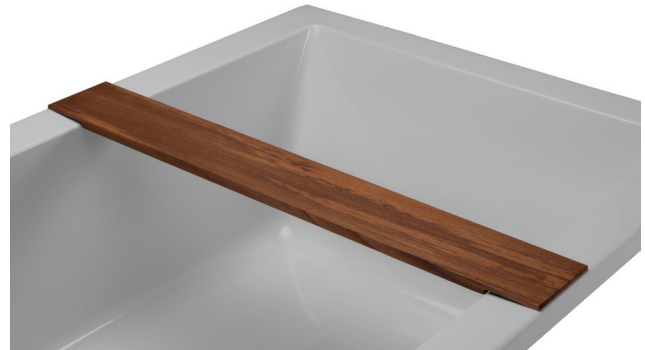

Teak Tub Trays

GENERAL SPECIFICATIONS

Material - Teak

Slatted and Solid Teak Trays shown with MTI Solutions Collection Acrylic Andrea tub. Also available for most MTI tub models, including those in the MTI Collection.

Slatted Teak Tray

Solid Teak Tray

Radius Teak Tray
shown on MTI Collection
Halo tub model 211.

Part Description	Part #	Price
Slatted Teak Tray	TK-TRAY1	\$540
Solid Teak Tray	TK-TRAY2	\$615
Radius Teak Tray	TK-RDTRAY	\$1,185

**MUST SPECIFY TUB MODEL
AT TIME OF ORDER.**
See tub options page for availability.

CONSTRUCTION AND FEATURES

- Smooth, durable teak combines beauty with practicality.
- Constructed of the finest grade of Genuine Teak.*
- Teak has the natural ability to ward off fungi, mold and mildew.
- Unsurpassed quality and workmanship.
- Handcrafted and milled in the USA.
- Radius Teak Tray currently available for Halo tub model only.
- Contact MTI for ordering details and pricing on any custom teak tray.
- Teak is inherently slip-resistant.