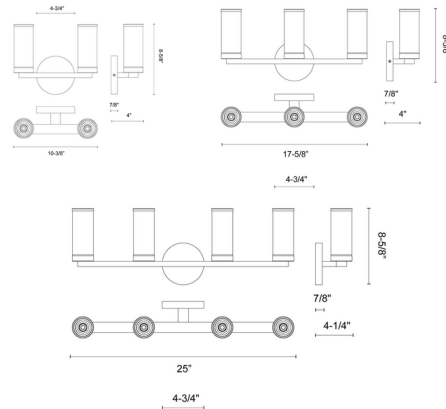

Shown in natural brass / clear

Specifications

COLOR	Clear
BODY FINISH	Natural Brass
WATTAGE	10W
DIMMER	Standard 120V
DIMENSIONS	10.3"W x 8.6"H x 3.9"D
BULB NOT INCLUDED	2 x B11/Candelabra (E12)/5W/120V LED
OTHER BULB OPTIONS	2 x B10/Candelabra (E12)/120V LED 2 x B10/Candelabra (E12)/60W/120V Incandescent
COUNTRY OF ORIGIN	China