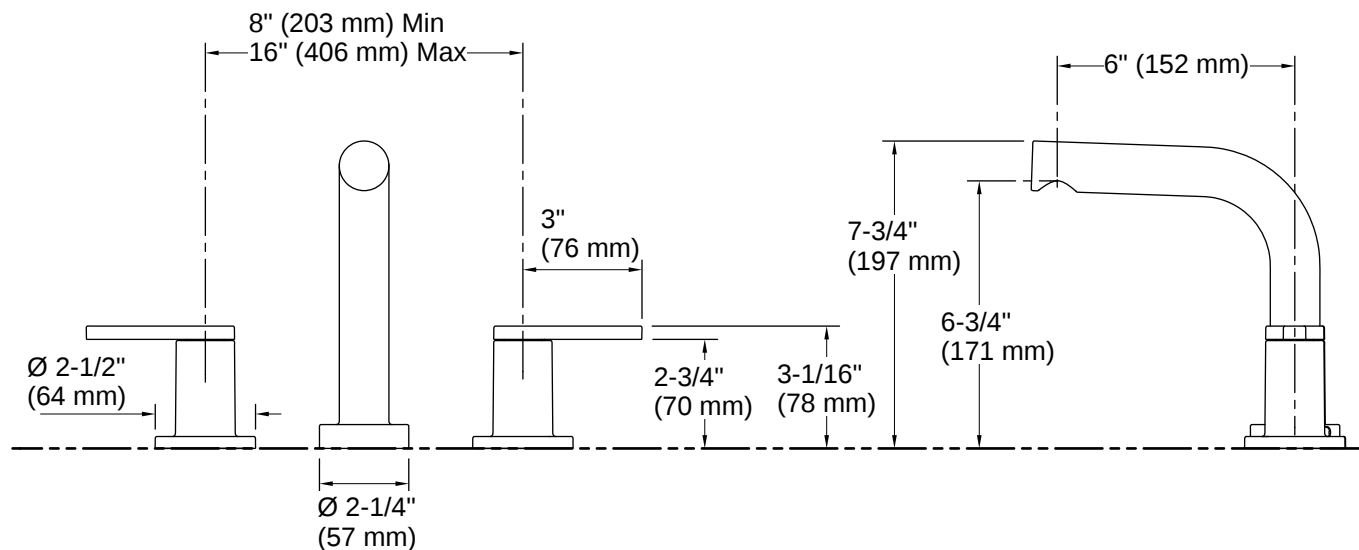

Installation

- Deck-mount

Installation Notes

Install this product according to the installation instructions.

ADA, OBC, CSA B651 compliant when installed to the specific requirements of these regulations.