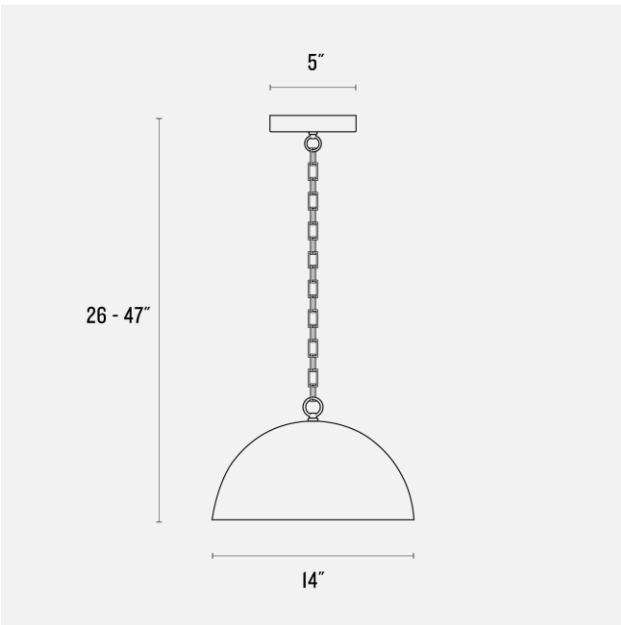

SCHOOLHOUSE

Royce Chain Pendant

Application: Pendant

Product Origin: Processed and assembled in Portland, Oregon using ethically-sourced domestic and global components.

UL Listed: No

Max Wattage: 2 Sockets - 60 W each

Voltage: 120 Volts

Location Rating: Damp

Dimensions:

Diameter: 14"

Canopy Width: 5"

Materials: Brass

Details: Available Lengths: 26", 33", 40", 47"

One year guarantee