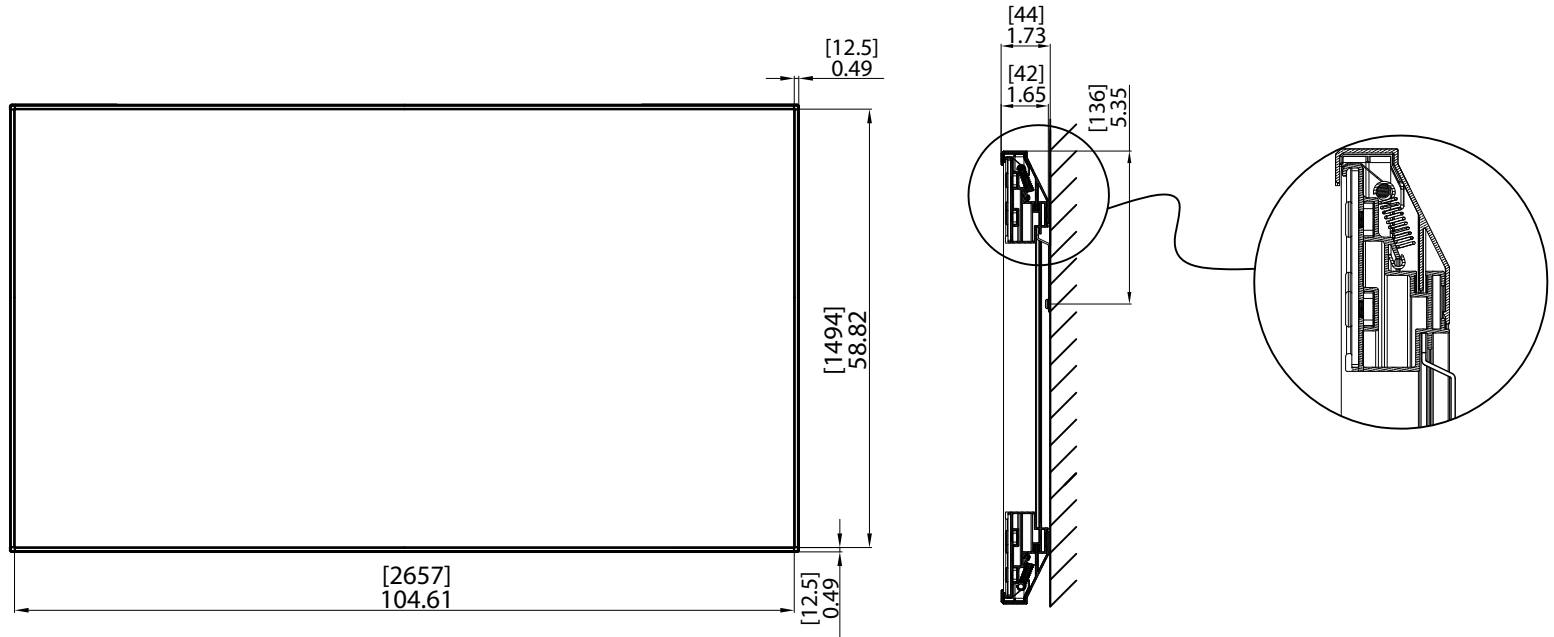

120FIXZ-Maestro

Aspect Ratio

16:9

Material

Matte White 1.0

SCRN
B R A N D
BY SCREEN INNOVATIONS

WWW.MSTRBRAND.COM